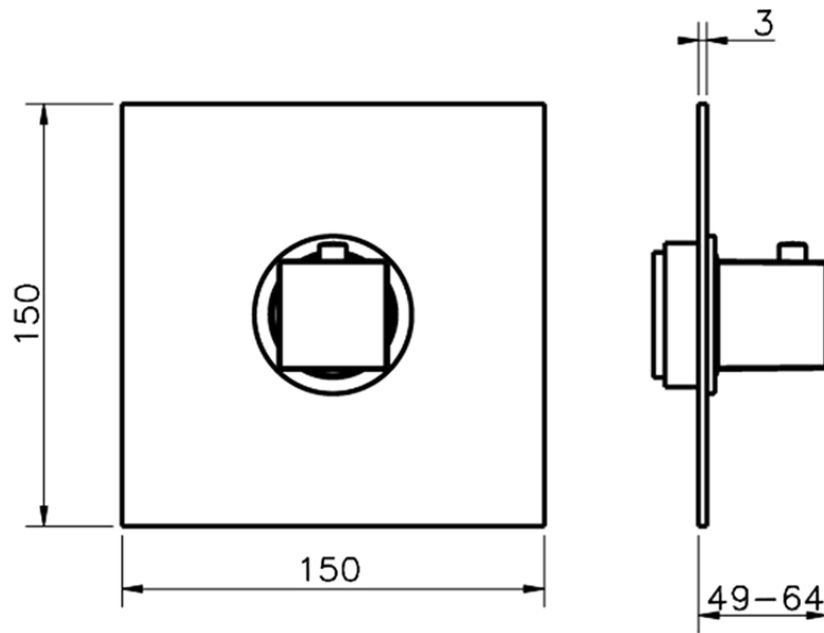

Exposed part for concealed thermo shower valve NUOVA EGO_NE007200

NE007200

<https://en.huberitalia.com/exposed-part-for-concealed-thermo-shower-valve-nuova-ego-ne007200>

Piastra/Plate/Plaque/Platte/Placa

2-3mm: XX 25-40 YY 76-91

10mm: XX 16-31 YY 65-80

ZB007220

<https://en.huberitalia.com/3-4-concealed-thermostatic-shower-valve-concealed-zb007220>

2024-12-04