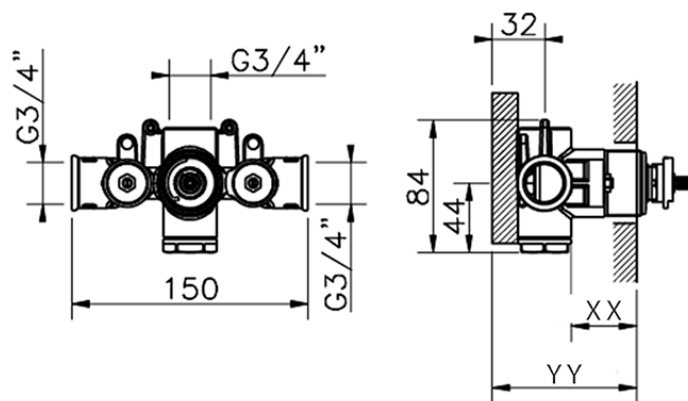

Exposed part for concealed thermo shower valve NUOVA EGO_NE007200

NE007200

<https://en.huberitalia.com/exposed-part-for-concealed-thermo-shower-valve-nuova-ego-ne007200>

Piastra/Plate/Plaque/Platte/Placa

2-3mm: XX 25-40 YY 76-91

10mm: XX 16-31 YY 65-80

ZB007220

<https://en.huberitalia.com/3-4-concealed-thermostatic-shower-valve-concealed-zb007220>

2024-12-04