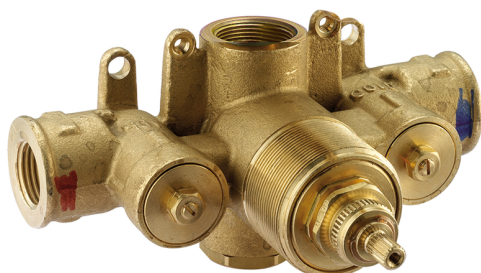

Exposed part for concealed thermo shower valve NUOVA EGO_NE007200

MODEL **NE007200**

Exposed part for concealed thermo shower valve, without stop valve, without concealed part, for item ZB007220

AVAILABLE FINISHINGS

-  **21** 21 Chrome
-  **2F** 2F Brushed Nickel
-  **40** 40 Matt Black
-  **4Q** 4Q Matt White

CHARACTERISTICS

Installation **Concealed**
 Required concealed parts **ZB007220**

Thermostatic

The Huber thermostatic is your personal water manager, helping you to handle, control and save water and energy.

3/4" Concealed thermostatic shower valve CONCEALED_ZB007220

MODEL **ZB007220**

3/4" Concealed thermostatic shower valve, without Stopvalve, without trim kit

AVAILABLE FINISHINGS

CHARACTERISTICS

| | |
|------------------------------|------------------|
| Installation | Concealed |
| Cartridge Spare Parts | 23.51A.HF |
| HF Thermostatic Valve | |
| Concealed | 1 |

Piastra/Plate/Plaque/Platte/Placa
 2-3mm: XX 25-40 YY 76-91
 10mm: XX 16-31 YY 65-80

Thermostatic

The Huber thermostatic is your personal water manager, helping you to handle, control and save water and energy.