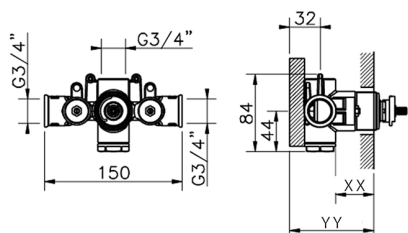

3/4" Concealed thermostatic shower valve CONCEALED_ZB007220

MODEL **ZB007220**

3/4" Concealed thermostatic shower valve, without Stopvalve, without trim kit

AVAILABLE FINISHINGS

CHARACTERISTICS

| | |
|------------------------------|------------------|
| Installation | Concealed |
| Cartridge Spare Parts | 23.51A.HF |
| HF Thermostatic Valve | |
| Concealed | 1 |

Piastra/Plate/Plaque/Platte/Placa
 2-3mm: XX 25-40 YY 76-91
 10mm: XX 16-31 YY 65-80

Thermostatic

The Huber thermostatic is your personal water manager, helping you to handle, control and save water and energy.