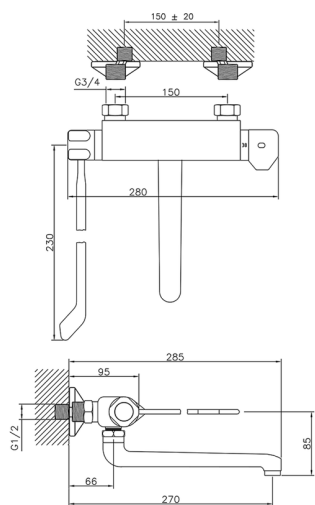

Thermostatic

The Huber thermostatic is your personal water manager, helping you to handle, control and save water and energy.

2024-11-15