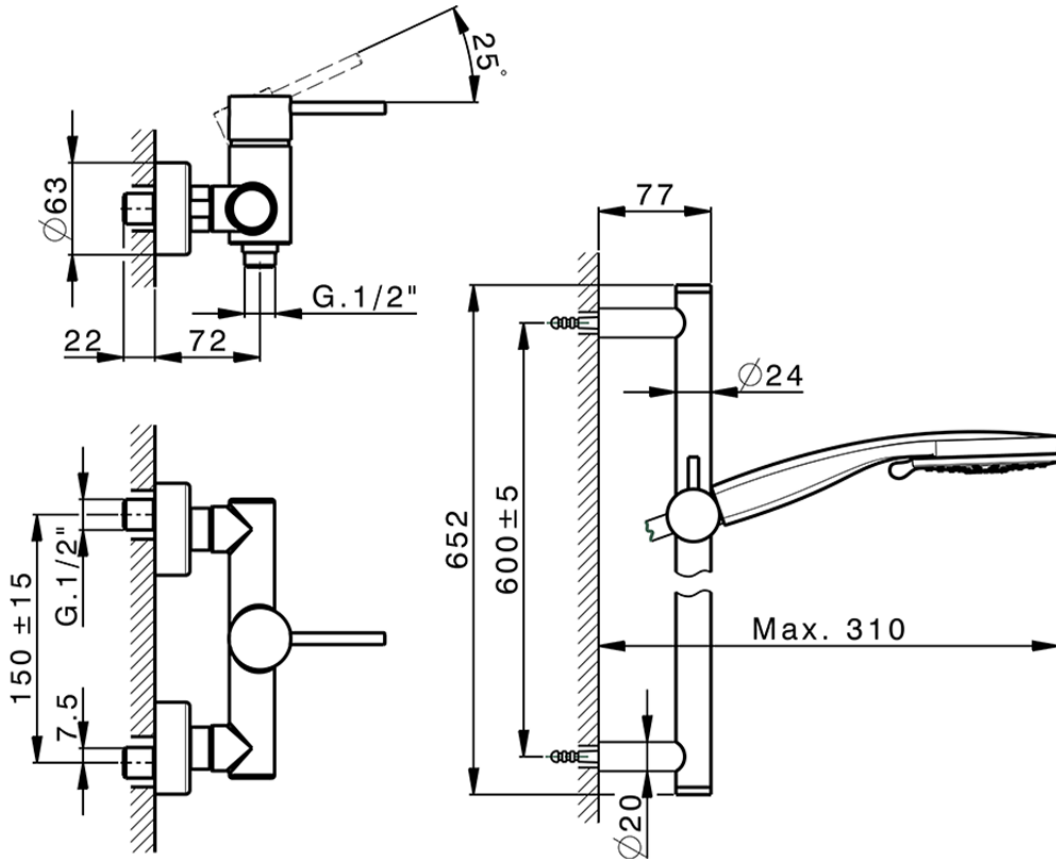

Single lever shower mixer, with shower set NUOVA KIRUNA_K2000460

K2000460

<https://en.huberitalia.com/single-lever-shower-mixer-with-shower-set-nuova-kiruna-k2000460>

2025-01-11