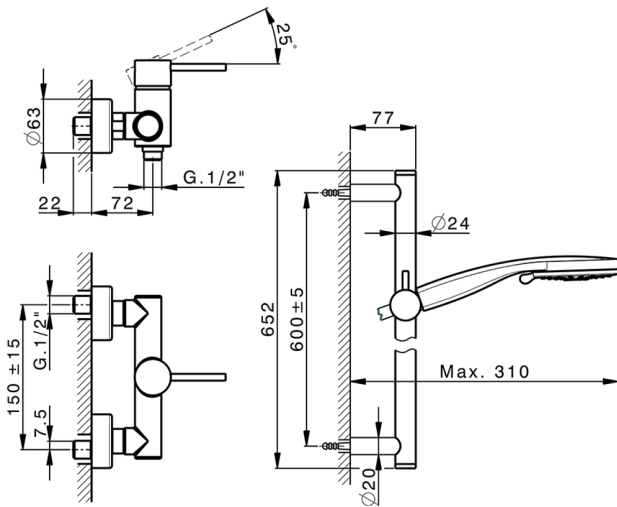

**Single lever shower mixer, with shower set NUOVA KIRUNA\_K2000460**

MODEL **K2000460**

Single lever shower mixer, with shower set, 60 cm slide rail kit with sliding bracket, 100 mm ABS 3 sprays handshower, 150 cm SUPREME smooth flexible hose

AVAILABLE FINISHINGS

-  **21** 21 Chrome
-  **26** 26 Old Copper
-  **2F** 2F Brushed Nickel
-  **2W** 2W Brushed Gold
-  **40** 40 Matt Black
-  **4Q** 4Q Matt White

CHARACTERISTICS

Cartridge Spare Parts **ZZ95409000**

**35 mm Cartridge**

**EcoStop**

EcoStop feature limits water flow to approximately 50% of maximum output with one point of resistance on setting. Push slightly past the middle stop only when full water output is required. This will save water up to 50%.