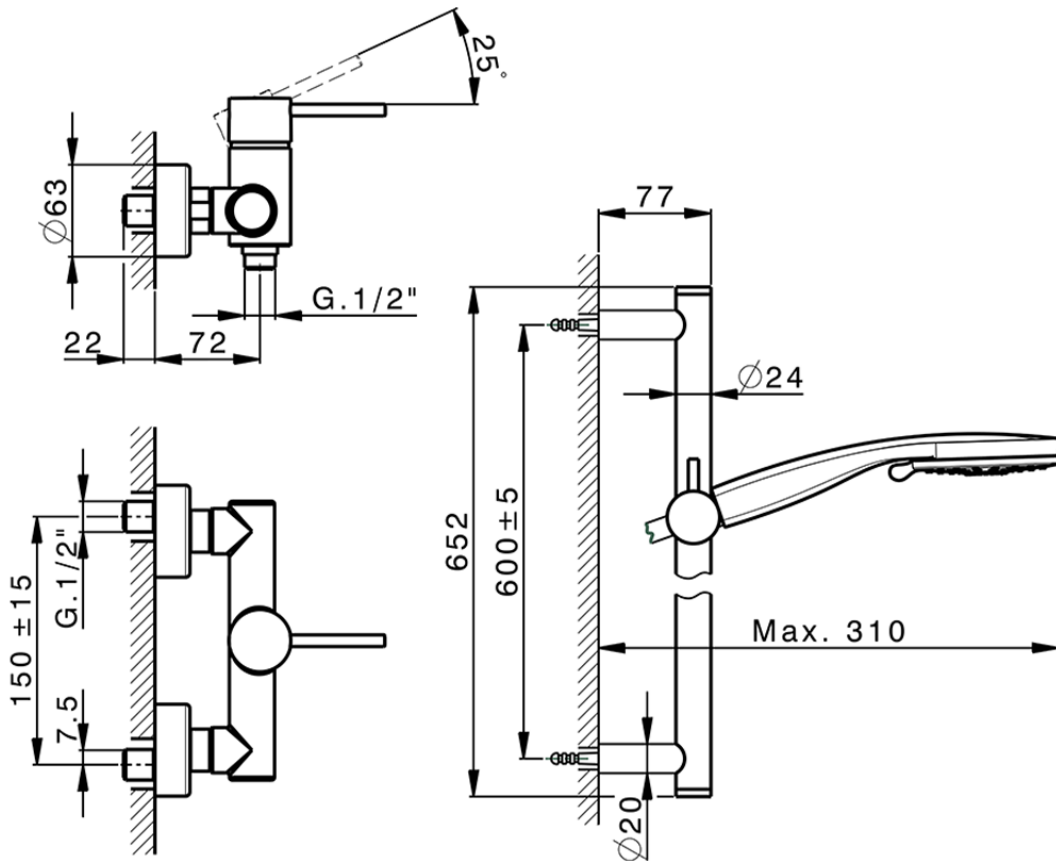

Single lever shower mixer, with shower set NUOVA KIRUNA_K2000460

K2000460

<https://en.huberitalia.com/single-lever-shower-mixer-with-shower-set-nuova-kiruna-k2000460>

2025-01-11