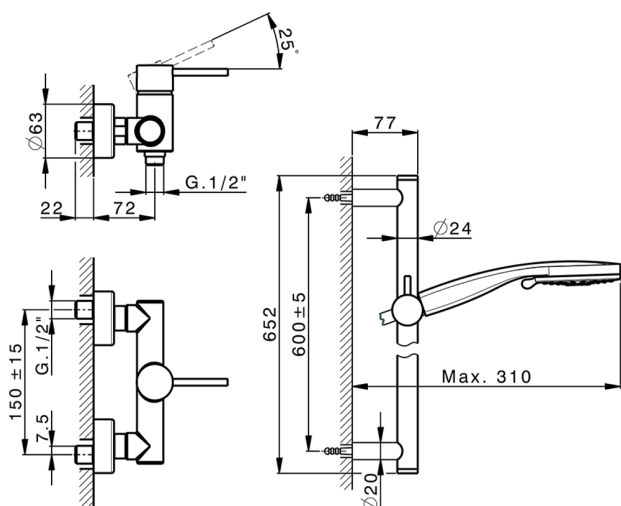

Single lever shower mixer, with shower set NUOVA KIRUNA_K2000460

MODEL **K2000460**

Single lever shower mixer, with shower set, 60 cm slide rail kit with sliding bracket, 100 mm ABS 3 sprays handshower, 150 cm SUPREME smooth flexible hose

AVAILABLE FINISHINGS

-  **21** 21 Chrome
-  **26** 26 Old Copper
-  **2F** 2F Brushed Nickel
-  **2W** 2W Brushed Gold
-  **40** 40 Matt Black
-  **4Q** 4Q Matt White

CHARACTERISTICS

Cartridge Spare Parts **ZZ95409000**

35 mm Cartridge

EcoStop

EcoStop feature limits water flow to approximately 50% of maximum output with one point of resistance on setting. Push slightly past the middle stop only when full water output is required. This will save water up to 50%.