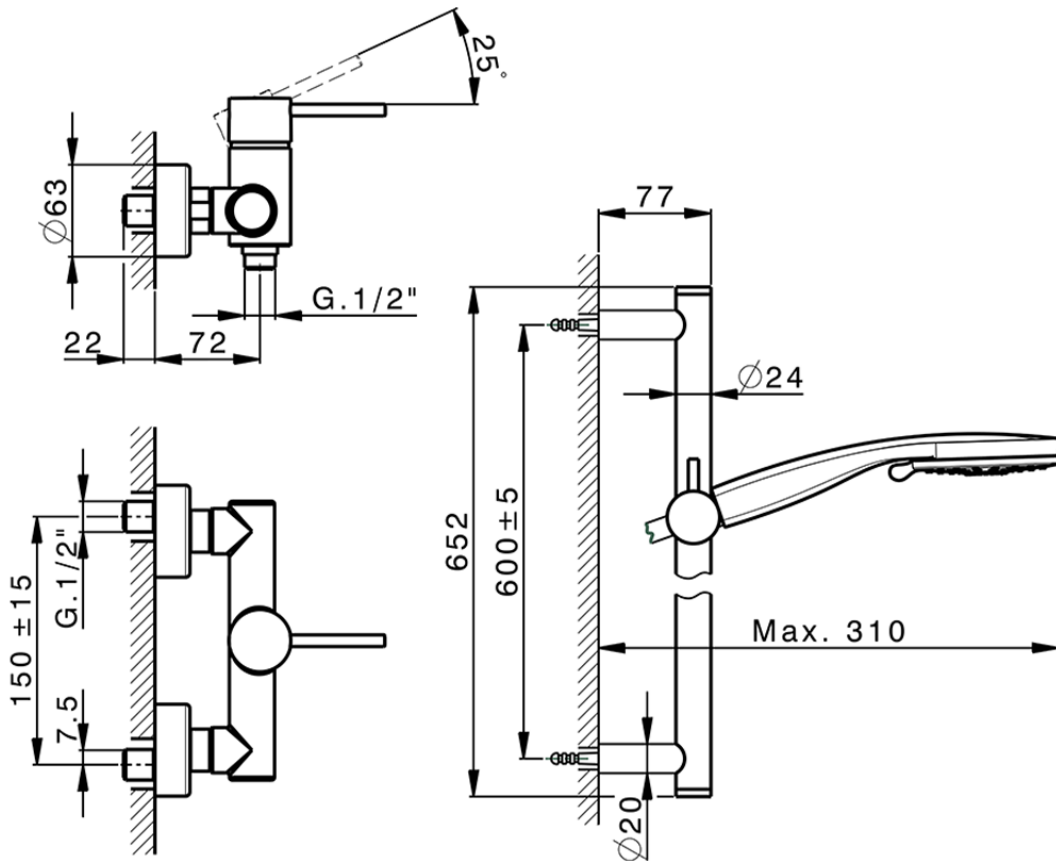

Single lever shower mixer, with shower set NUOVA KIRUNA_K2000460

K2000460

<https://en.huberitalia.com/single-lever-shower-mixer-with-shower-set-nuova-kiruna-k2000460>

2024-12-22