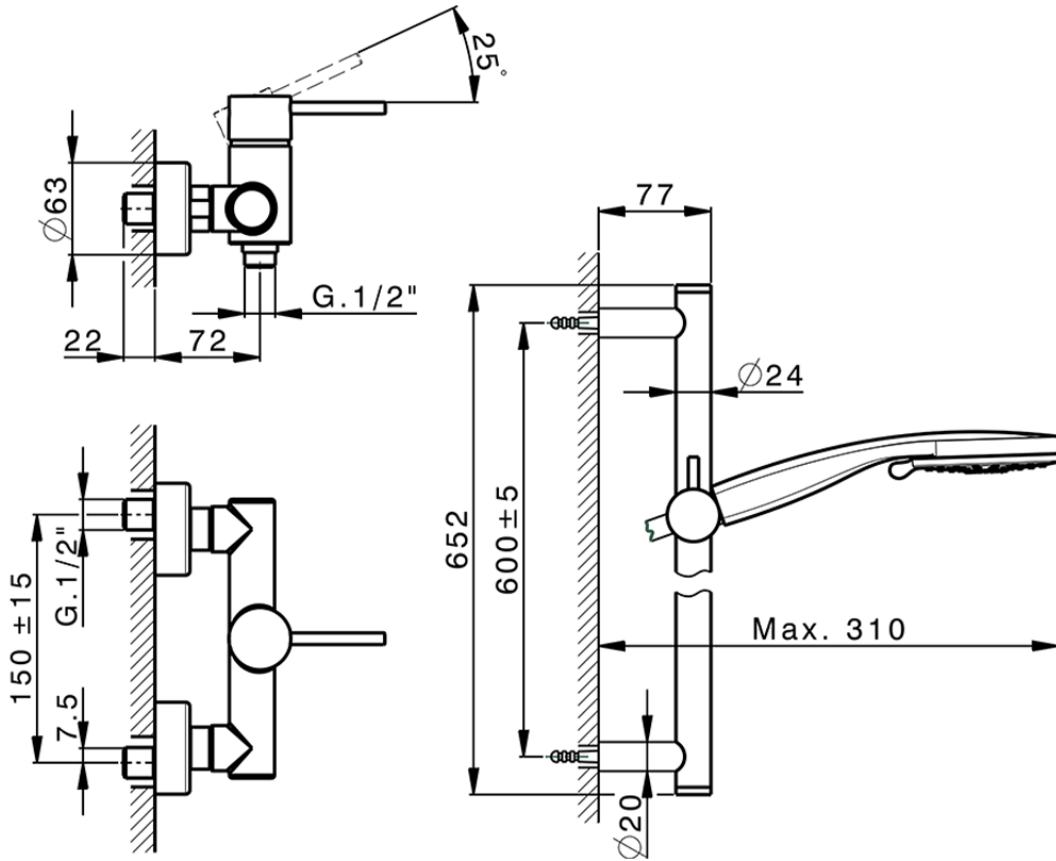

Single lever shower mixer, with shower set NUOVA KIRUNA\_K2000460

K2000460

<https://en.huberitalia.com/single-lever-shower-mixer-with-shower-set-nuova-kiruna-k2000460>

2024-12-22