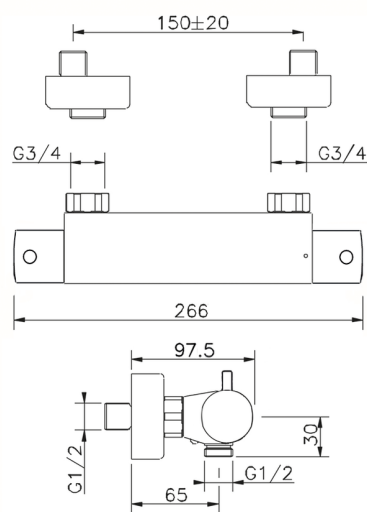

Thermostatic shower mixer TRATTO EVO_TVT01010

MODEL **TVT01010**

Thermostatic shower mixer, without shower set, 1/2" M Flexible Connection

AVAILABLE FINISHINGS

CHARACTERISTICS

Cartridge Spare Parts **22.03A.AR - ZZ97080004**

Argo 1 (short filter) Thermostatic Valve

Thermostatic

The Huber thermostatic is your personal water manager, helping you to handle, control and save water and energy.

2024-12-18