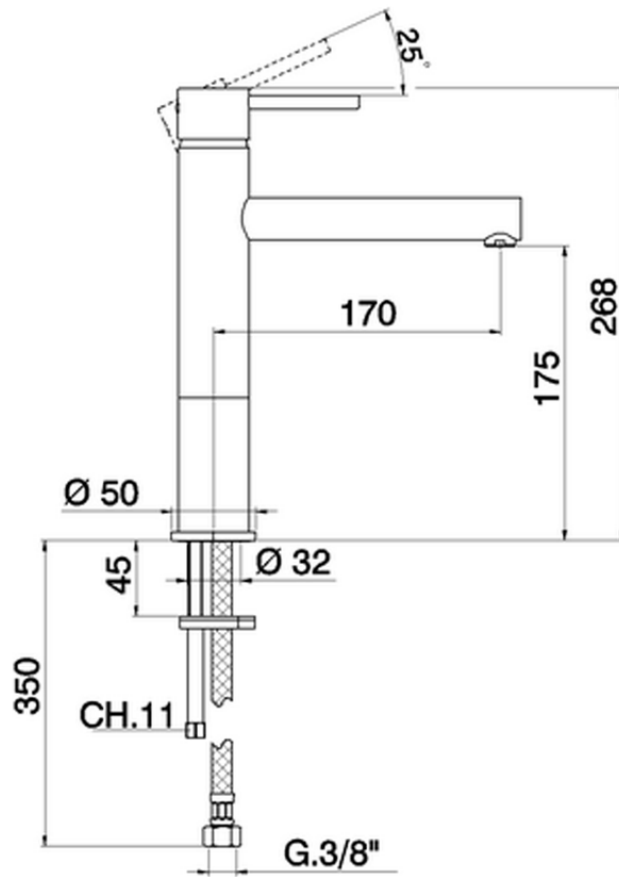

Single lever 'medium' washbasin mixer TRATTO EVO_TV001500

TV001500

<https://en.huberitalia.com/single-lever-medium-washbasin-mixer-tratto-evo-tv001500>

2024-11-15