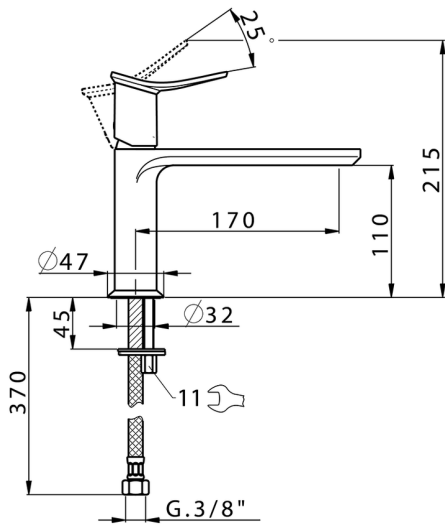

## Single lever washbasin mixer HARLOCK\_HK001544

MODEL **HK001544**

Single lever washbasin mixer, without automatic pop-up waste, G.3/8" stainless steel flexible hose

### CHARACTERISTICS

Cartridge Spare Parts **ZZ96550000**

**25 mm Cartridge**

2024-11-24