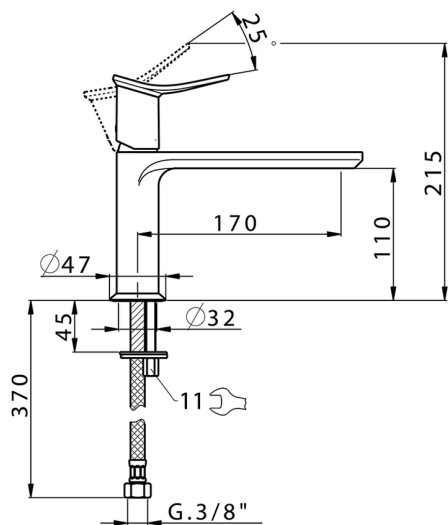

Single lever washbasin mixer HARLOCK_HK001544

MODEL **HK001544**

Single lever washbasin mixer, without automatic pop-up waste, G.3/8" stainless steel flexible hose

AVAILABLE FINISHINGS

-  **21** 21 Chrome
-  **2P** 2P Rose Gold
-  **2Q** 2Q Black Titanium
-  **40** 40 Matt Black
-  **4Q** 4Q Matt White
-  **6T** 6T Chrome/Matt Black

CHARACTERISTICS

Cartridge Spare Parts **ZZ96550000**

25 mm Cartridge

2024-11-23