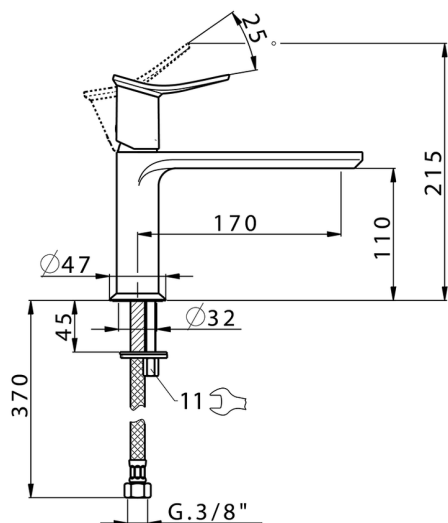

Single lever washbasin mixer HARLOCK_HK001544

MODEL **HK001544**

Single lever washbasin mixer, without automatic pop-up waste, G.3/8" stainless steel flexible hose

AVAILABLE FINISHINGS

-  **21** 21 Chrome
-  **2P** 2P Rose Gold
-  **2Q** 2Q Black Titanium
-  **40** 40 Matt Black
-  **4Q** 4Q Matt White
-  **6T** 6T Chrome/Matt Black

CHARACTERISTICS

Cartridge Spare Parts **ZZ96550000**

25 mm Cartridge

2024-11-22