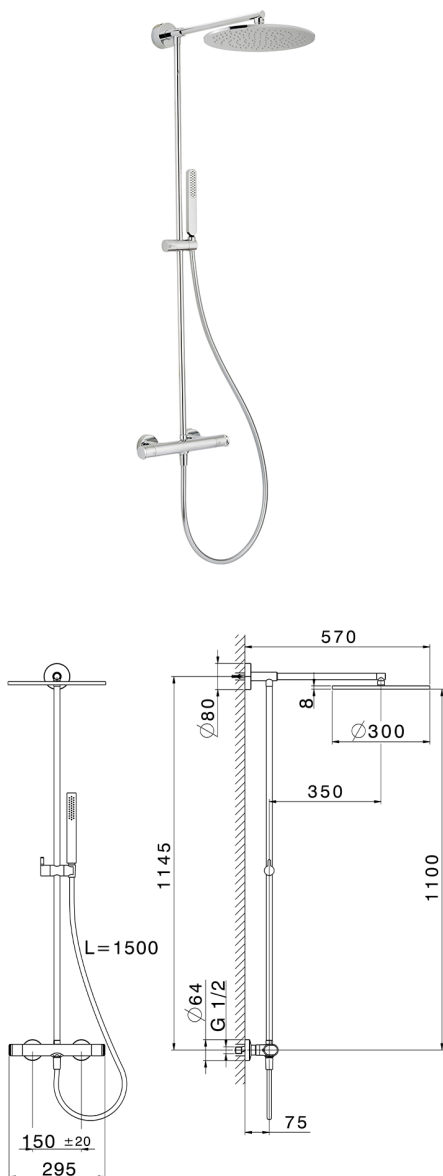

## Thermostatic shower column, 2-function COLUMNS\_LYC78030

MODEL **LYC78030**

Thermostatic shower column, 2-function, 2-outlet devia stop, not adjustable riser column, Sliding handshower holder, minimalistic one spray flat handshower ABS, 300 mm Brass round headshower, 150 cm smooth SUPREME Flexible Hose

### AVAILABLE FINISHINGS

-  **21** 21 Chrome
-  **2B** 2B Polished Nickel
-  **2F** 2F Brushed Nickel
-  **40** 40 Matt Black
-  **4Q** 4Q Matt White

### CHARACTERISTICS

Cartridge Spare Parts **ZZ96551000**

**TMX 25 Thermostatic Valve**

#### DeviaStop

The Huber Devia Stop technology allows to adjust the water flow and to direct it to the selected output point (overhead soaker, hand shower, etc).