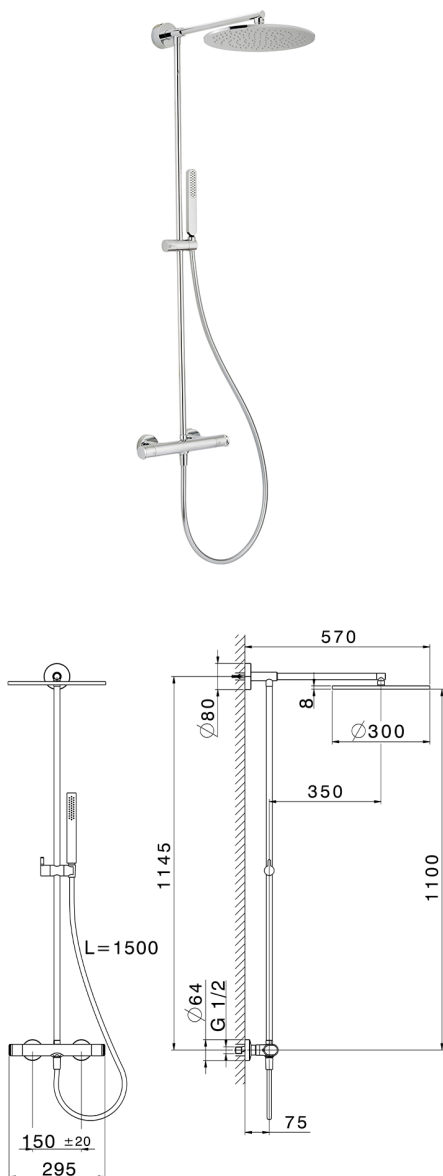

Thermostatic shower column, 2-function COLUMNS_LYC78030

MODEL **LYC78030**

Thermostatic shower column, 2-function, 2-outlet devia stop, not adjustable riser column, Sliding handshower holder, minimalistic one spray flat handshower ABS, 300 mm Brass round headshower, 150 cm smooth SUPREME Flexible Hose

AVAILABLE FINISHINGS

-  **21** 21 Chrome
-  **2B** 2B Polished Nickel
-  **2F** 2F Brushed Nickel
-  **40** 40 Matt Black
-  **4Q** 4Q Matt White

CHARACTERISTICS

Cartridge Spare Parts **ZZ96551000**

TMX 25 Thermostatic Valve

DeviaStop

The Huber Devia Stop technology allows to adjust the water flow and to direct it to the selected output point (overhead soaker, hand shower, etc).

SafeTouch

The Huber SafeTouch system maintains the mixer body cool to the touch during operation.

Thermostatic

The Huber thermostatic is your personal water manager, helping you to handle, control and save water and energy.

Thermostatic shower column, 2-function COLUMNS_LYC78030

LYC78030

<https://en.huberitalia.com/thermostatic-shower-column-2-function-columns-lyc78030>