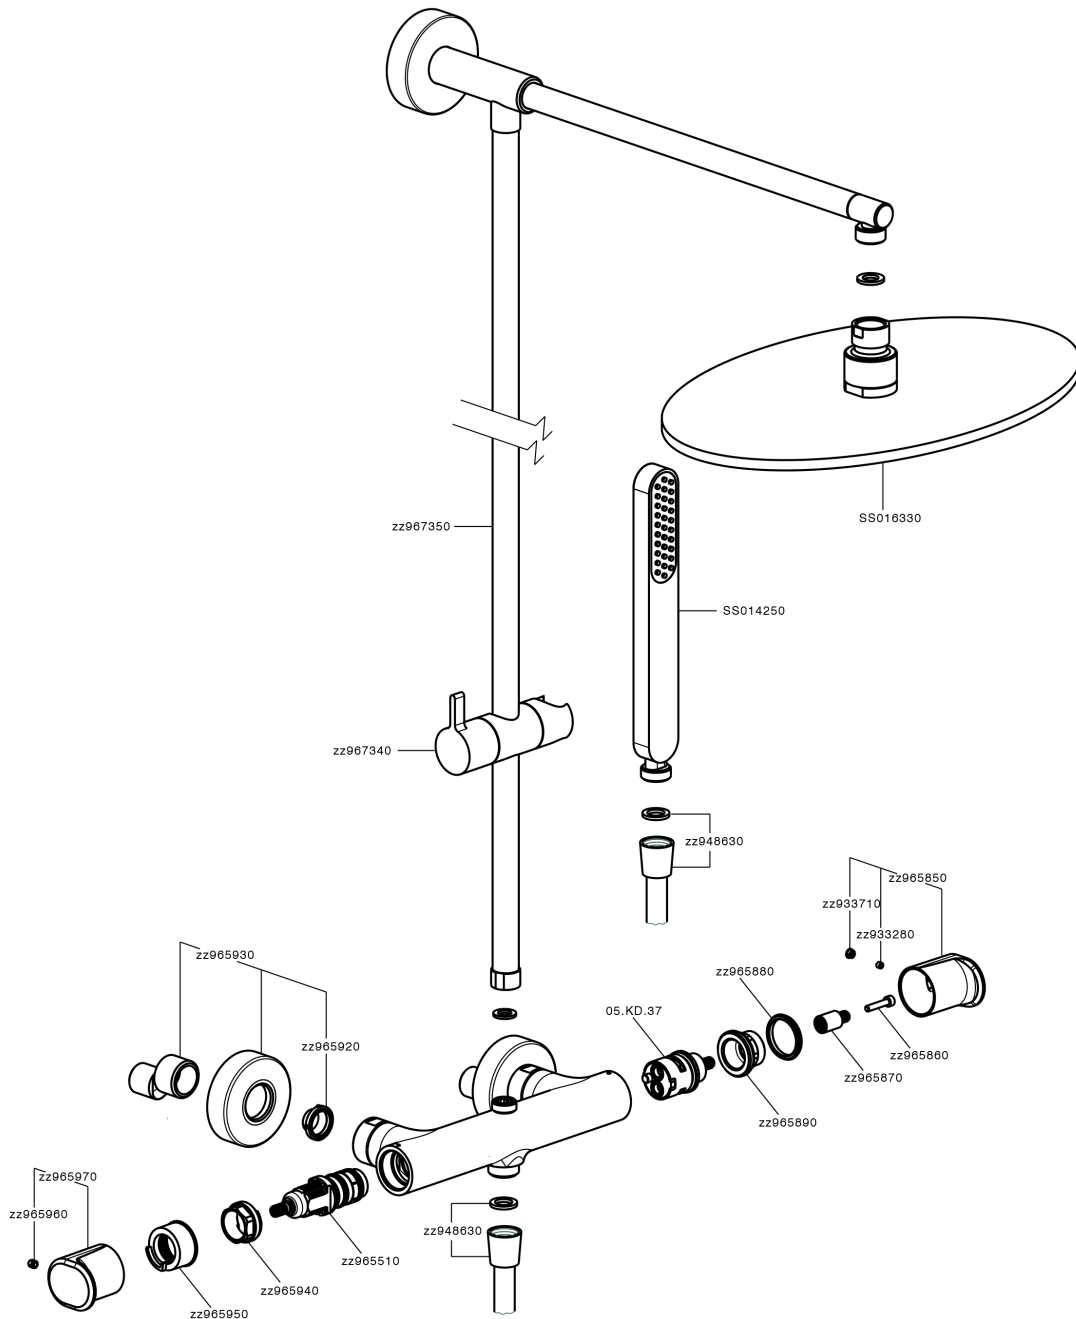

Thermostatic shower column, 2-function COLUMNS_LYC78030

MODEL **LYC78030**

Thermostatic shower column, 2-function, 2-outlet devia stop, not adjustable riser column, Sliding handshower holder, minimalistic one spray flat handshower ABS, 300 mm Brass round headshower, 150 cm smooth SUPREME Flexible Hose

AVAILABLE FINISHINGS

-  **21** 21 Chrome
-  **2B** 2B Polished Nickel
-  **2F** 2F Brushed Nickel
-  **40** 40 Matt Black
-  **4Q** 4Q Matt White

CHARACTERISTICS

Cartridge Spare Parts **ZZ96551000**

TMX 25 Thermostatic Valve

DeviaStop

The Huber Devia Stop technology allows to adjust the water flow and to direct it to the selected output point (overhead soaker, hand shower, etc).

SafeTouch

The Huber SafeTouch system maintains the mixer body cool to the touch during operation.

Thermostatic

The Huber thermostatic is your personal water manager, helping you to handle, control and save water and energy.

Thermostatic shower column, 2-function COLUMNS_LYC78030

LYC78030

<https://en.huberitalia.com/thermostatic-shower-column-2-function-columns-lyc78030>