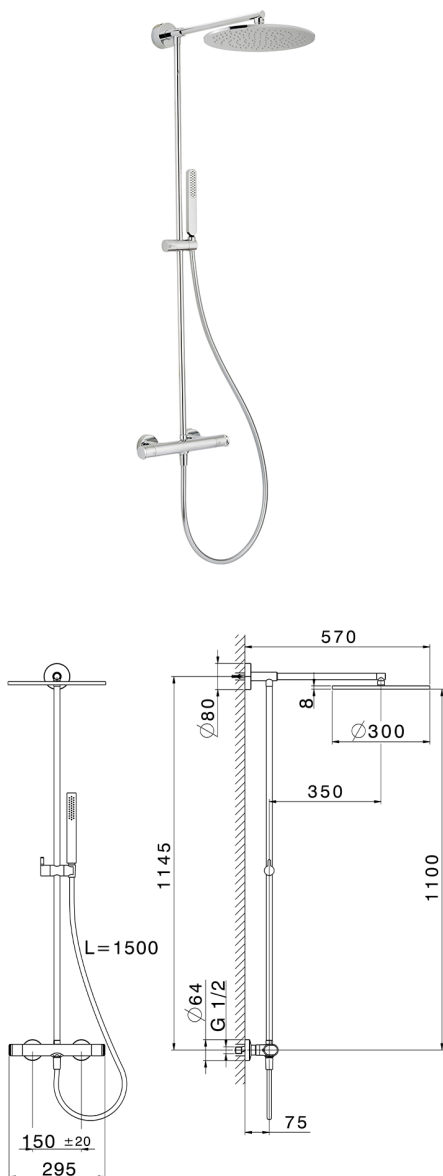

Thermostatic shower column, 2-function COLUMNS_LYC78030

MODEL **LYC78030**

Thermostatic shower column, 2-function, 2-outlet devia stop, not adjustable riser column, Sliding handshower holder, minimalistic one spray flat handshower ABS, 300 mm Brass round headshower, 150 cm smooth SUPREME Flexible Hose

AVAILABLE FINISHINGS

-  **21** 21 Chrome
-  **2B** 2B Polished Nickel
-  **2F** 2F Brushed Nickel
-  **40** 40 Matt Black
-  **4Q** 4Q Matt White

CHARACTERISTICS

Cartridge Spare Parts **ZZ96551000**

TMX 25 Thermostatic Valve

DeviaStop

The Huber Devia Stop technology allows to adjust the water flow and to direct it to the selected output point (overhead soaker, hand shower, etc).

SafeTouch

The Huber SafeTouch system maintains the mixer body cool to the touch during operation.