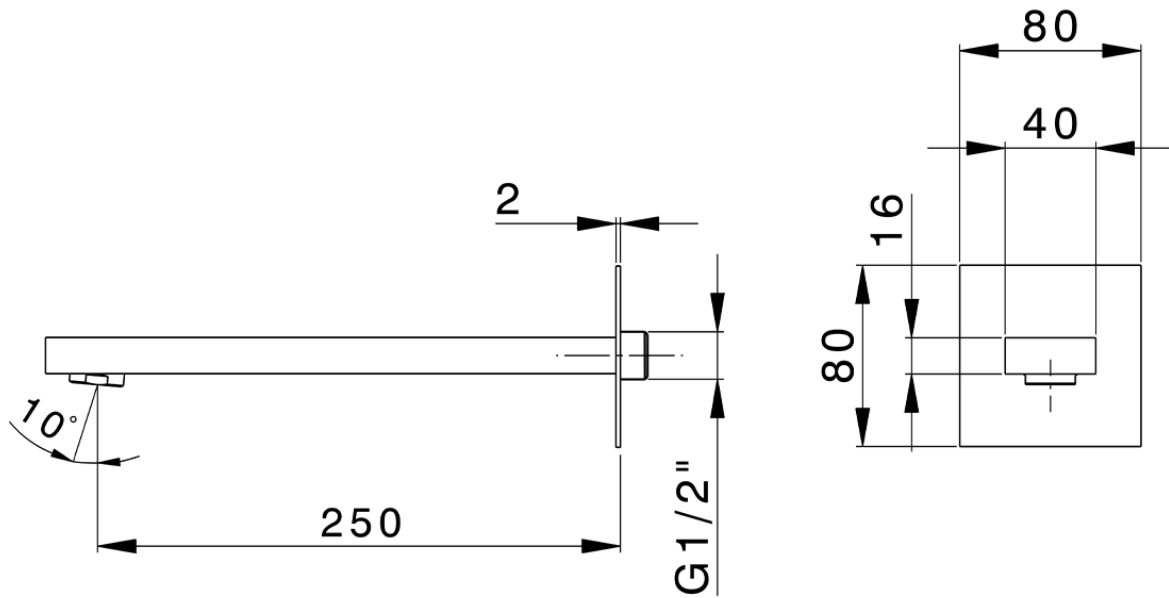

Filler spout NUOVA EGO_NE000241

NE000241

<https://en.huberitalia.com/filler-spout-nuova-ego-ne000241>

2026-04-07