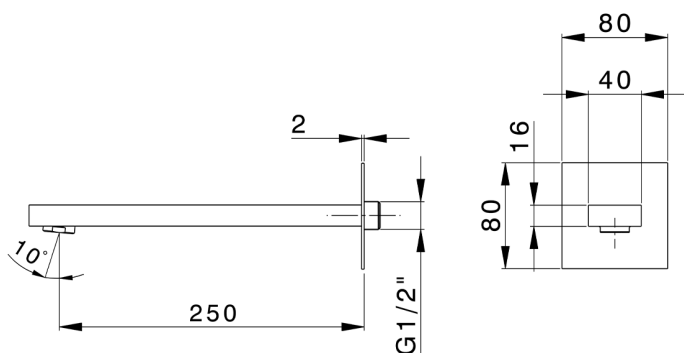

Filler spout NUOVA EGO_NE000241

MODEL **NE000241**

Filler spout, 250 mm length, 1/2" M connection

AVAILABLE FINISHINGS

- **21** 21 Chrome
- **2F** 2F Brushed Nickel
- **40** 40 Matt Black
- **4Q** 4Q Matt White

CHARACTERISTICS

2026-06-13