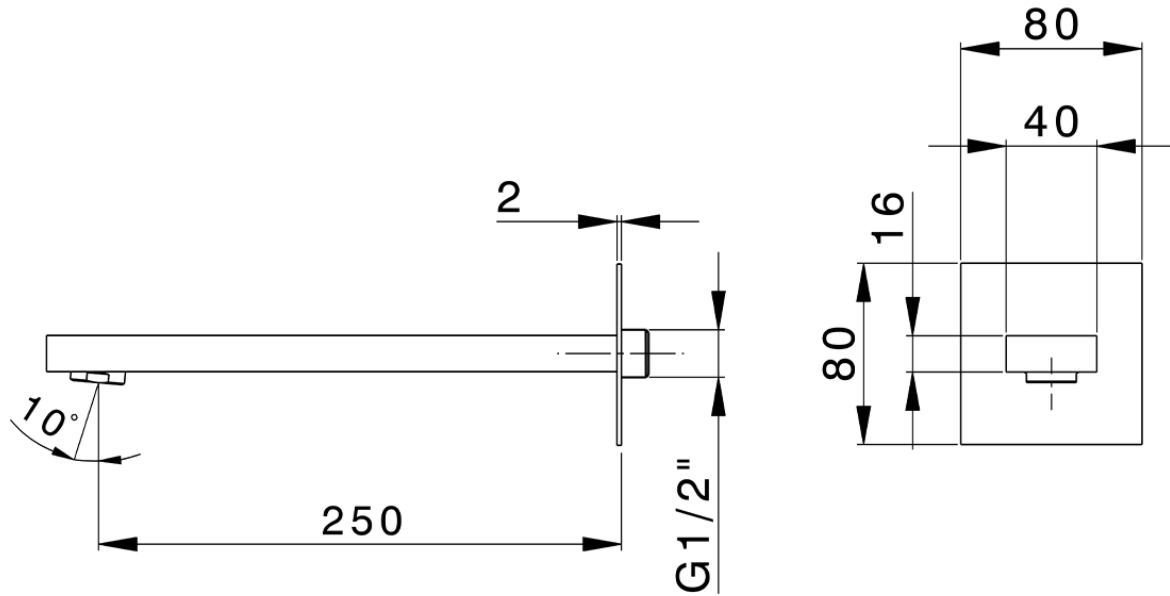

Filler spout NUOVA EGO_NE000241

NE000241

<https://en.huberitalia.com/filler-spout-nuova-ego-ne000241>

2026-04-08