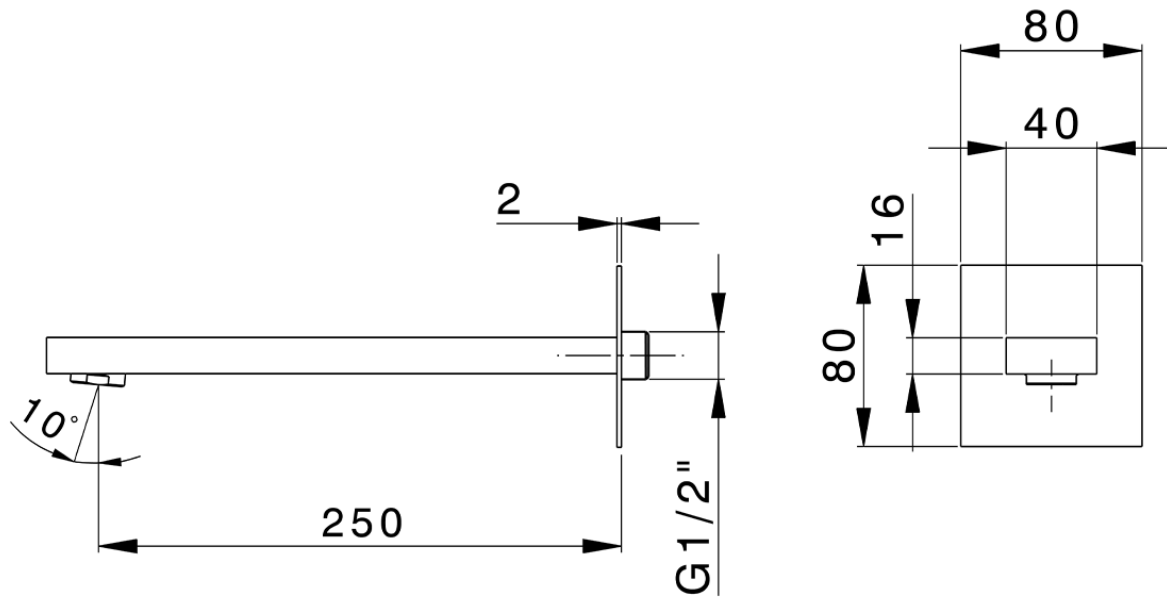

Filler spout NUOVA EGO_NE000241

NE000241

<https://en.huberitalia.com/filler-spout-nuova-ego-ne000241>

2026-06-26