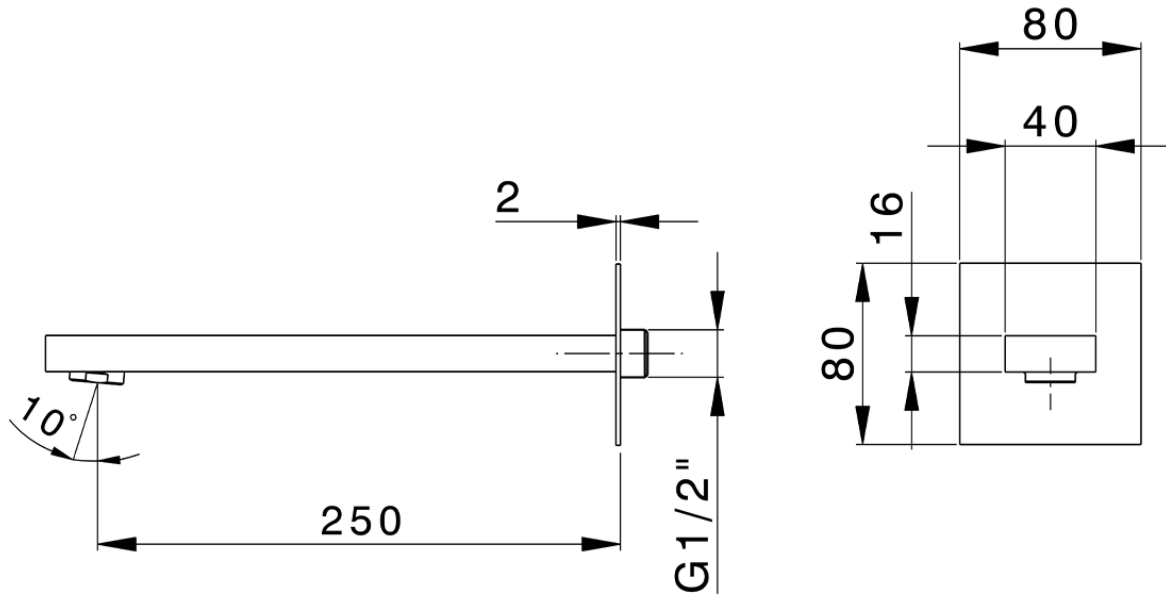

Filler spout NUOVA EGO_NE000241

NE000241

<https://en.huberitalia.com/filler-spout-nuova-ego-ne000241>

2026-06-06