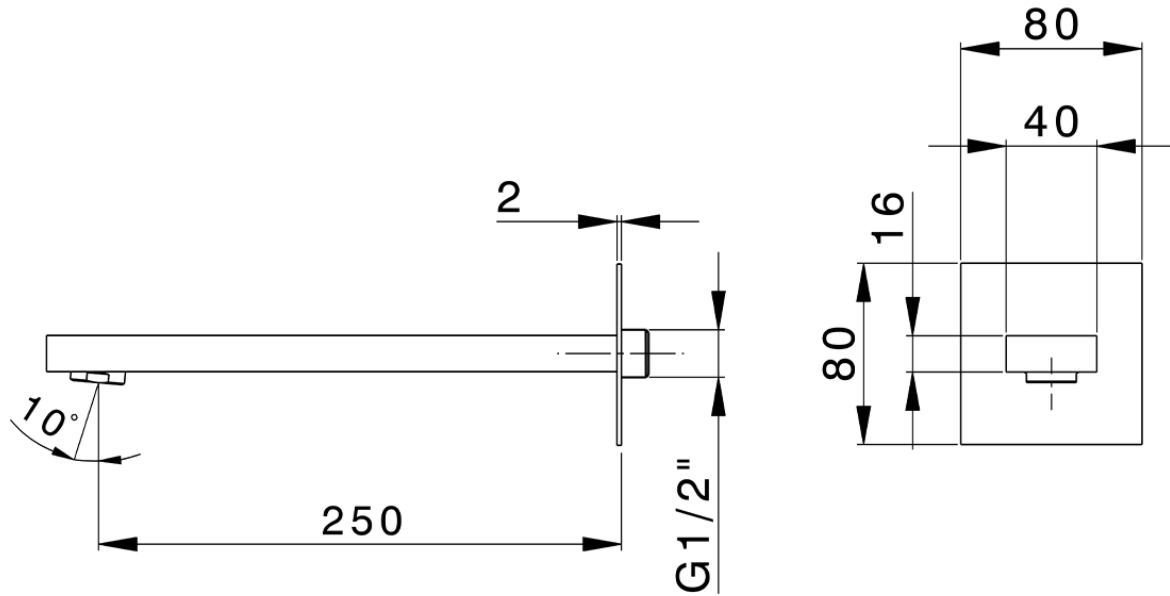

Filler spout NUOVA EGO_NE000241

NE000241

<https://en.huberitalia.com/filler-spout-nuova-ego-ne000241>

2026-06-26