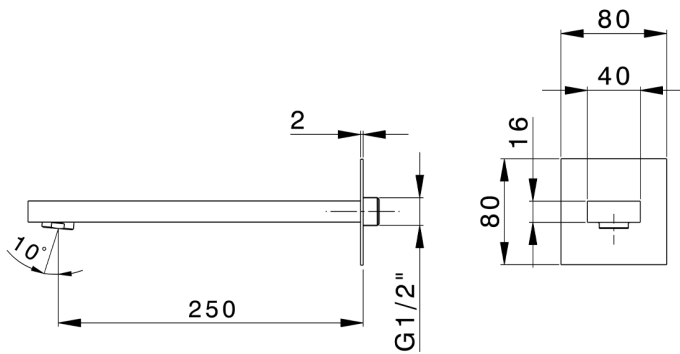

Filler spout NUOVA EGO_NE000241

MODEL **NE000241**

Filler spout, 250 mm length, 1/2" M connection

AVAILABLE FINISHINGS

- **21** 21 Chrome
- **2F** 2F Brushed Nickel
- **40** 40 Matt Black
- **4Q** 4Q Matt White

CHARACTERISTICS

2026-06-06