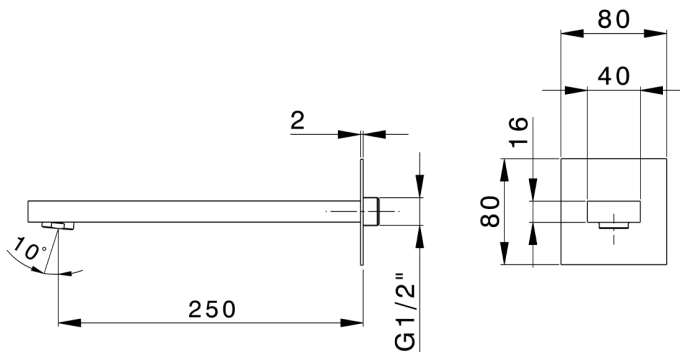

Filler spout NUOVA EGO_NE000241

MODEL **NE000241**

Filler spout, 250 mm length, 1/2" M connection

AVAILABLE FINISHINGS

-  **21** 21 Chrome
-  **2F** 2F Brushed Nickel
-  **40** 40 Matt Black
-  **4Q** 4Q Matt White