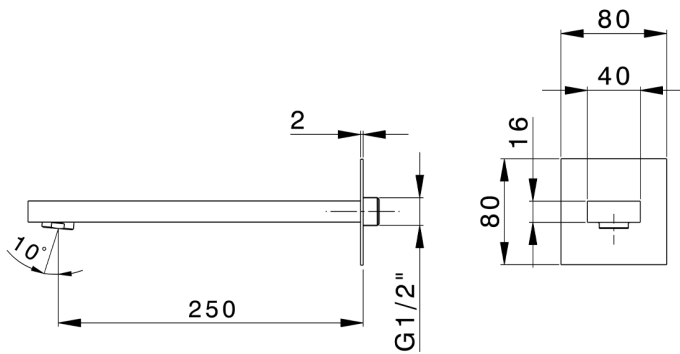

Filler spout NUOVA EGO_NE000241

MODEL **NE000241**

Filler spout, 250 mm length, 1/2" M connection

AVAILABLE FINISHINGS

-  **21** 21 Chrome
-  **2F** 2F Brushed Nickel
-  **40** 40 Matt Black
-  **4Q** 4Q Matt White