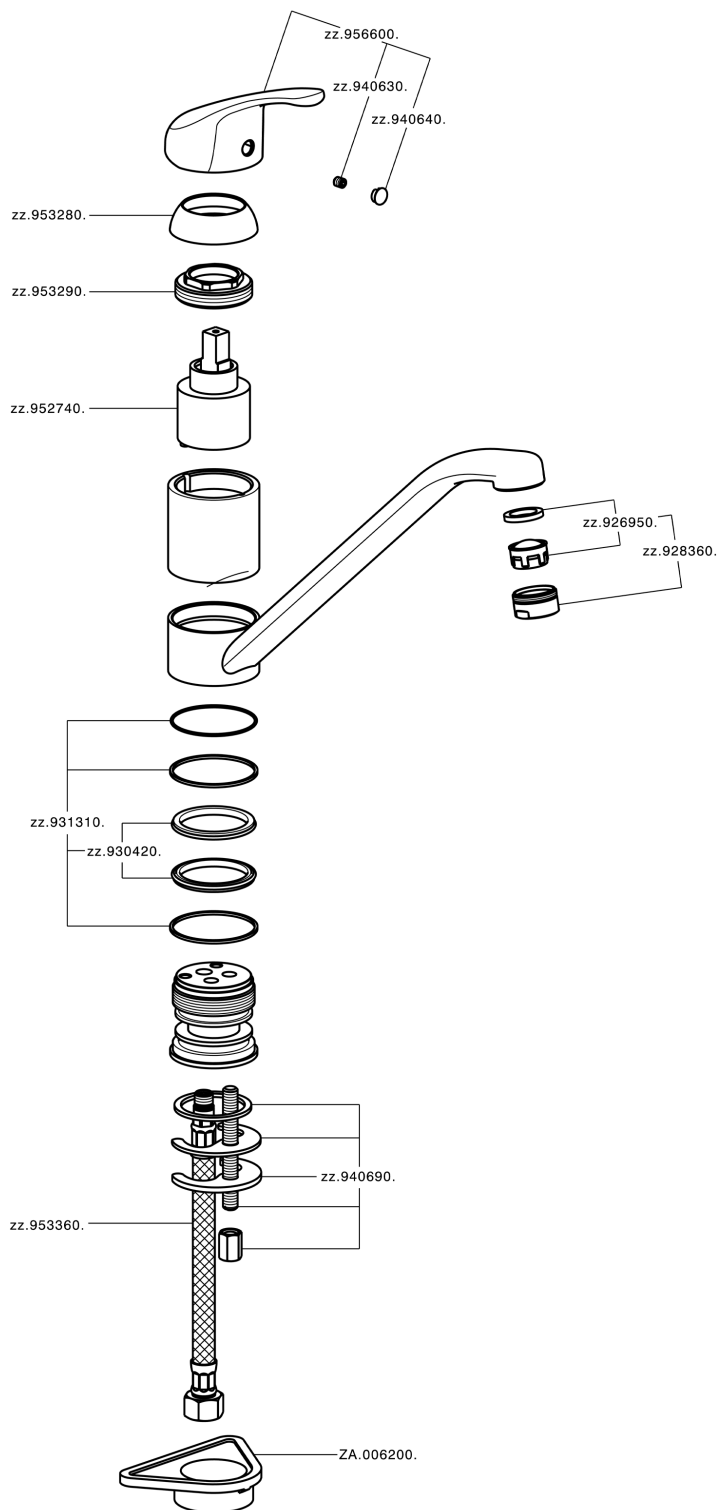

Single lever sink mixer KITCHEN_BC000580

MODEL **BC000580**

Single lever sink mixer, swivel spout, G.3/8" stainless steel flexible hoses

AVAILABLE FINISHINGS

21 21 Chrome

CHARACTERISTICS

Cartridge Spare Parts **ZZ95274000**

40 mm Cartridge

Single lever sink mixer KITCHEN_BC000580

BC000580

<https://en.huberitalia.com/single-lever-sink-mixer-kitchen-bc000580>

2024-11-23