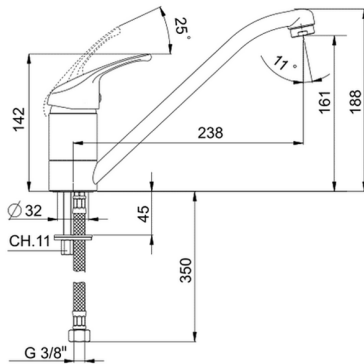

Single lever sink mixer KITCHEN_BC000580

MODEL **BC000580**

Single lever sink mixer, swivel spout, G.3/8" stainless steel flexible hoses

AVAILABLE FINISHINGS

21 21 Chrome

CHARACTERISTICS

Cartridge Spare Parts **ZZ95274000**

40 mm Cartridge

Single lever sink mixer KITCHEN_BC000580

BC000580

<https://en.huberitalia.com/single-lever-sink-mixer-kitchen-bc000580>

2024-11-23