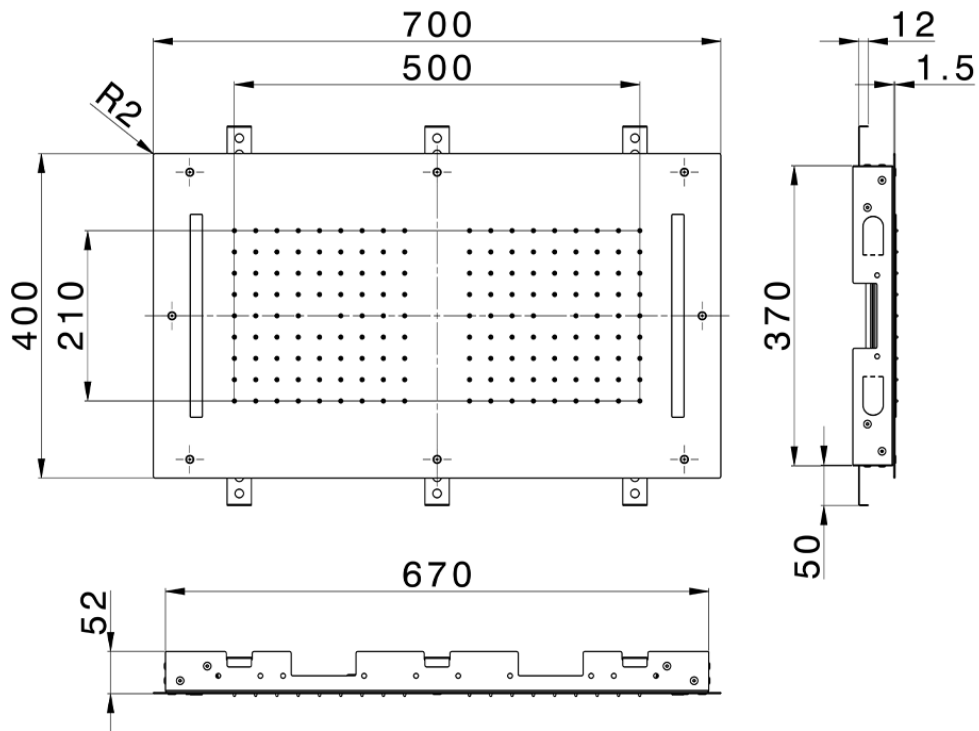

700x400 mm Chromotherapy Ceiling showerhead ZEN\_ZS1C0110

ZS1C0110

<https://en.huberitalia.com/700x400-mm-chromotherapy-ceiling-showerhead-zen-zs1c0110>

2024-11-15