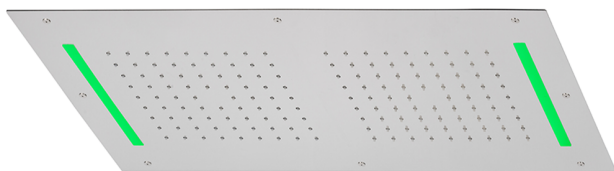

700x400 mm Chromotherapy Ceiling showerhead ZEN_ZS1C0110

MODEL **ZS1C0110**

700x400 mm Chromotherapy Ceiling showerhead, 2 rain, chromotherapy functions, with remote control included, Stainless Steel AISI 304

AVAILABLE FINISHINGS

-  **40** 40 Matt Black
-  **4Q** 4Q Matt White
-  **5G** 5G Rose Gold
-  **D1** D1 Brushed Inox
-  **D2** D2 Polished Inox

CHARACTERISTICS

2024-11-15