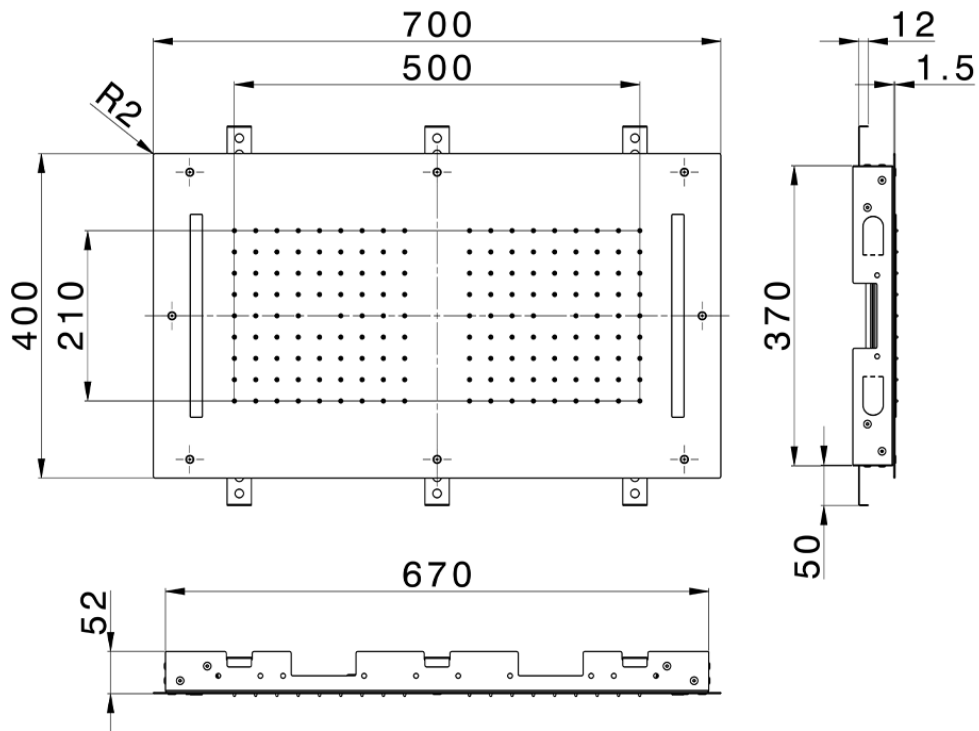

700x400 mm Chromotherapy Ceiling showerhead ZEN_ZS1C0110

ZS1C0110

<https://en.huberitalia.com/700x400-mm-chromotherapy-ceiling-showerhead-zen-zs1c0110>

2024-11-15