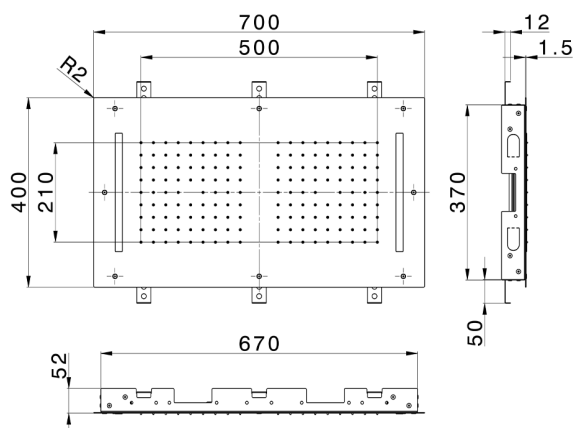

700x400 mm Chromotherapy Ceiling showerhead ZEN_ZS1C0110

MODEL **ZS1C0110**

700x400 mm Chromotherapy Ceiling showerhead, 2 rain, chromotherapy functions, with remote control included, Stainless Steel AISI 304

AVAILABLE FINISHINGS

- **40** 40 Matt Black
- **4Q** 4Q Matt White
- **5G** 5G Rose Gold
- **D1** D1 Brushed Inox
- **D2** D2 Polished Inox

CHARACTERISTICS

2024-11-15