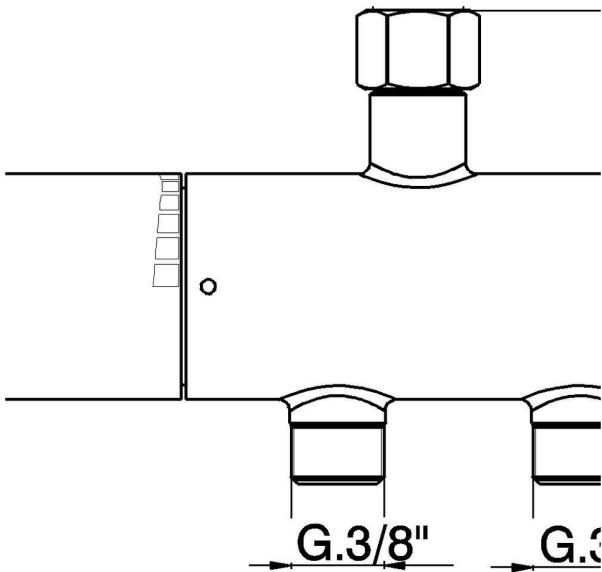

Temperature limiter CLINIC&TECHNICAL_TYT83010

MODEL **TYT83010**

Temperature limiter, without installation kit

AVAILABLE FINISHINGS

CHARACTERISTICS

2024-09-19