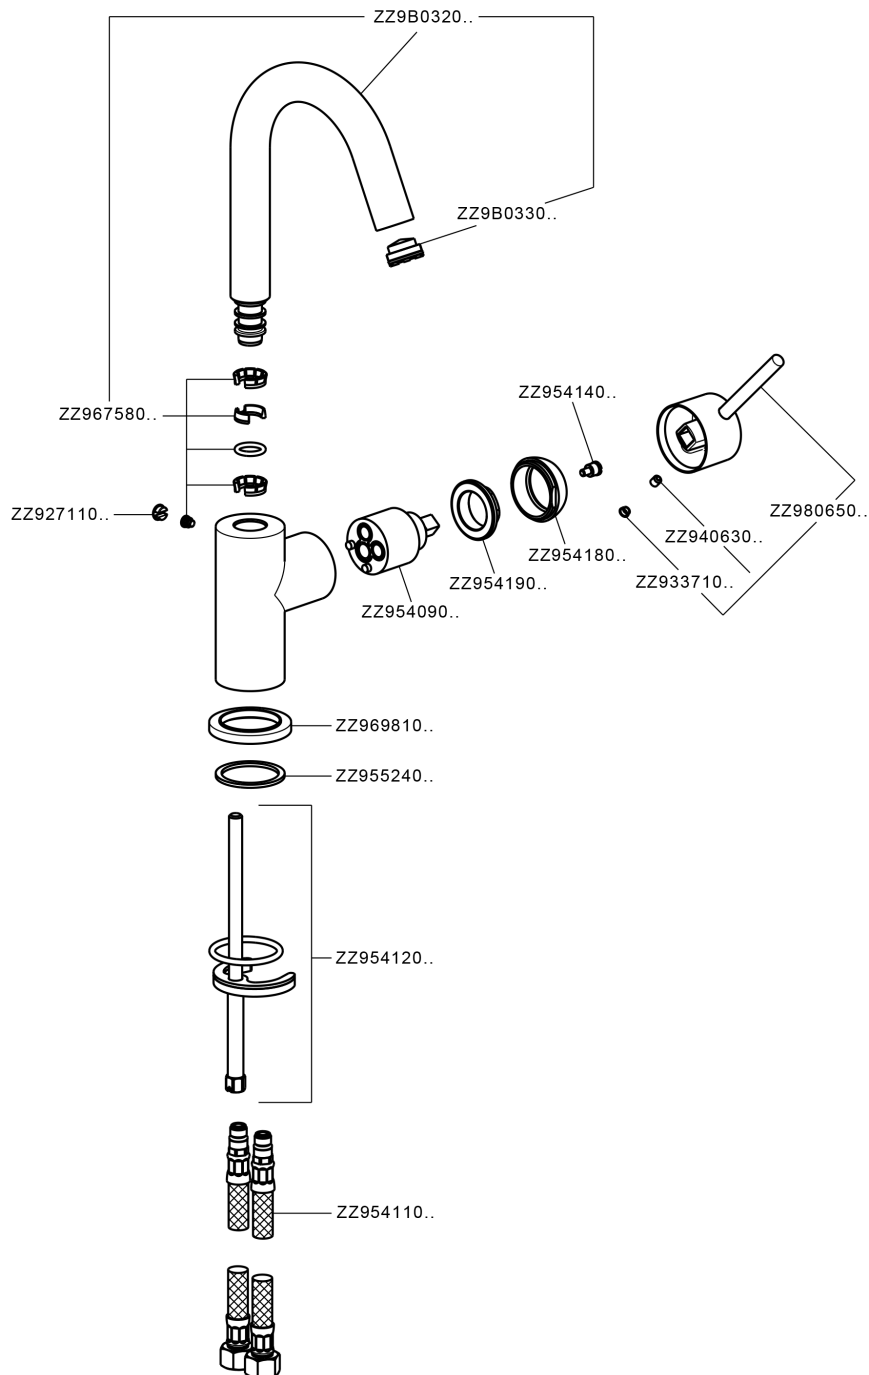

Single lever washbasin mixer EnergySave NUOVA KIRUNA_K2000485

K2000485

<https://en.huberitalia.com/single-lever-washbasin-mixer-energysave-nuova-kiruna-k2000485>

2025-04-07