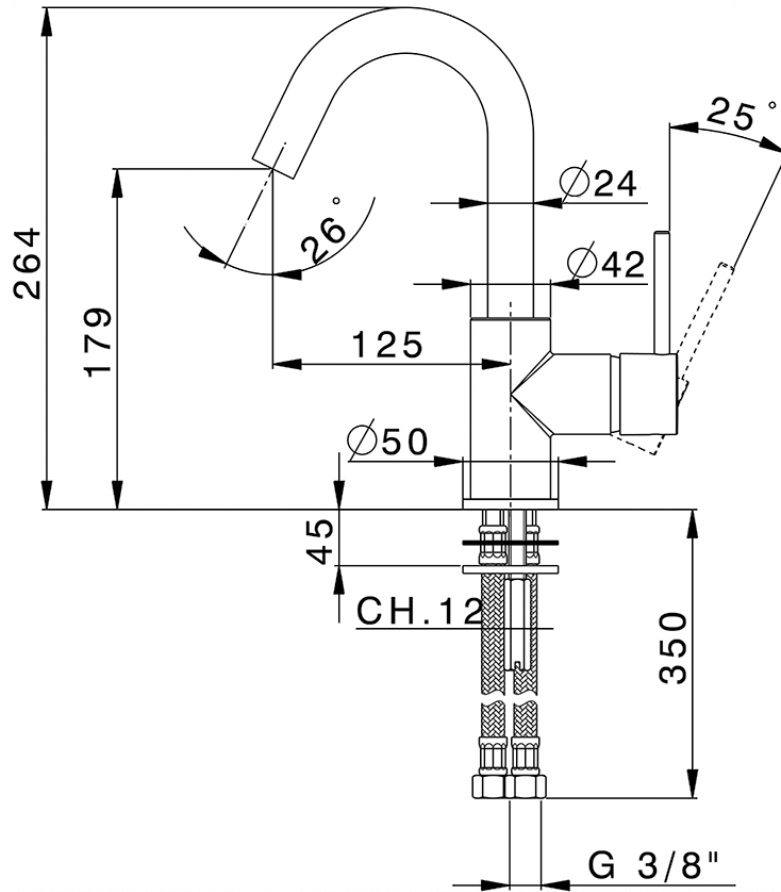

Single lever washbasin mixer EnergySave NUOVA KIRUNA_K2000485

K2000485

<https://en.huberitalia.com/single-lever-washbasin-mixer-energysave-nuova-kiruna-k2000485>

2025-04-25