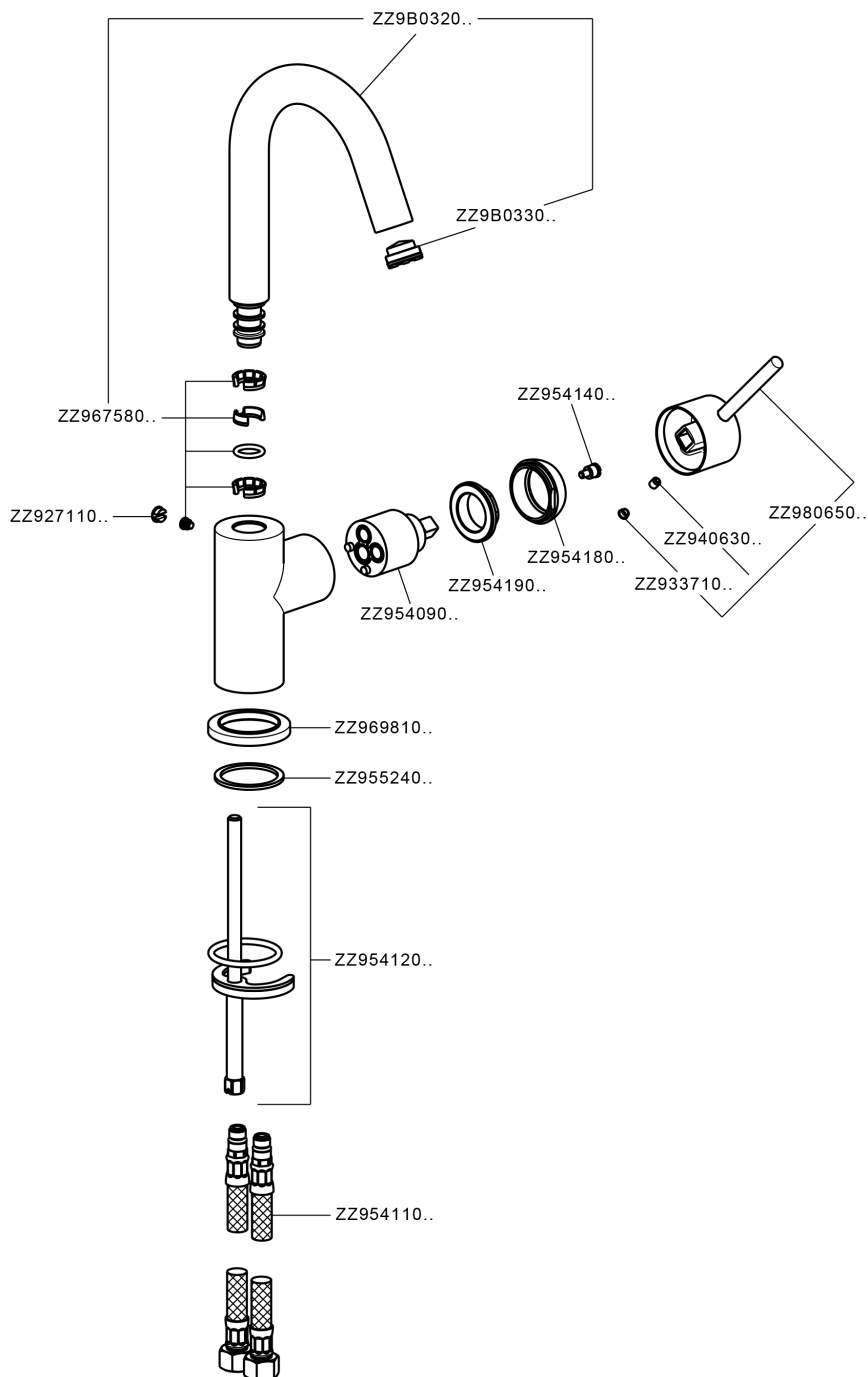

## Single lever washbasin mixer EnergySave NUOVA KIRUNA\_K2000485

K2000485

<https://en.huberitalia.com/single-lever-washbasin-mixer-energysave-nuova-kiruna-k2000485>

2025-04-03