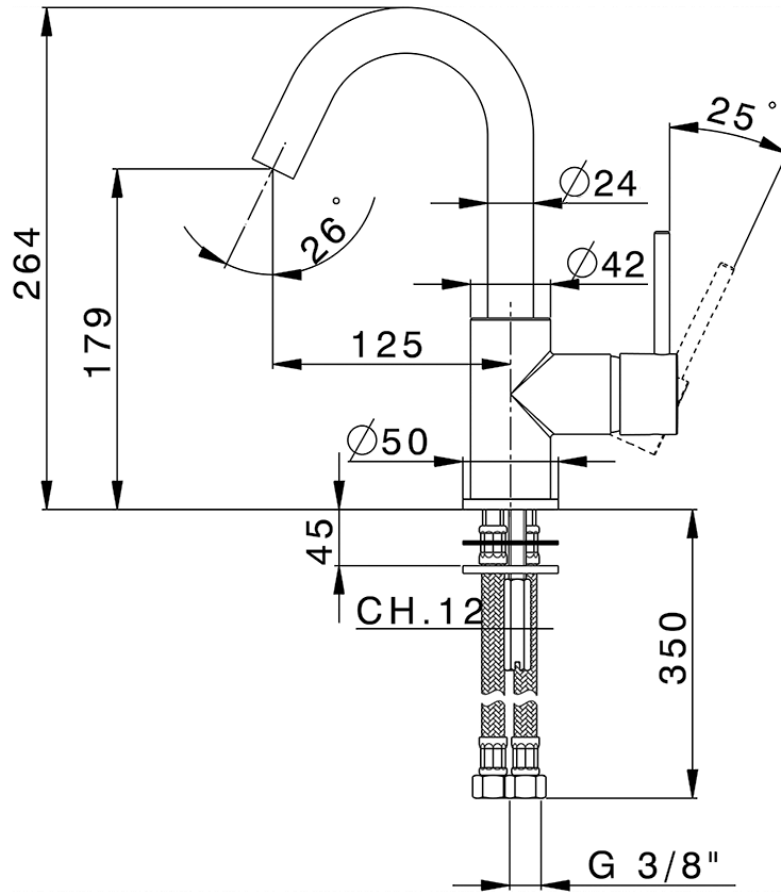

Single lever washbasin mixer EnergySave NUOVA KIRUNA\_K2000485

K2000485

<https://en.huberitalia.com/single-lever-washbasin-mixer-energysave-nuova-kiruna-k2000485>

2025-04-07