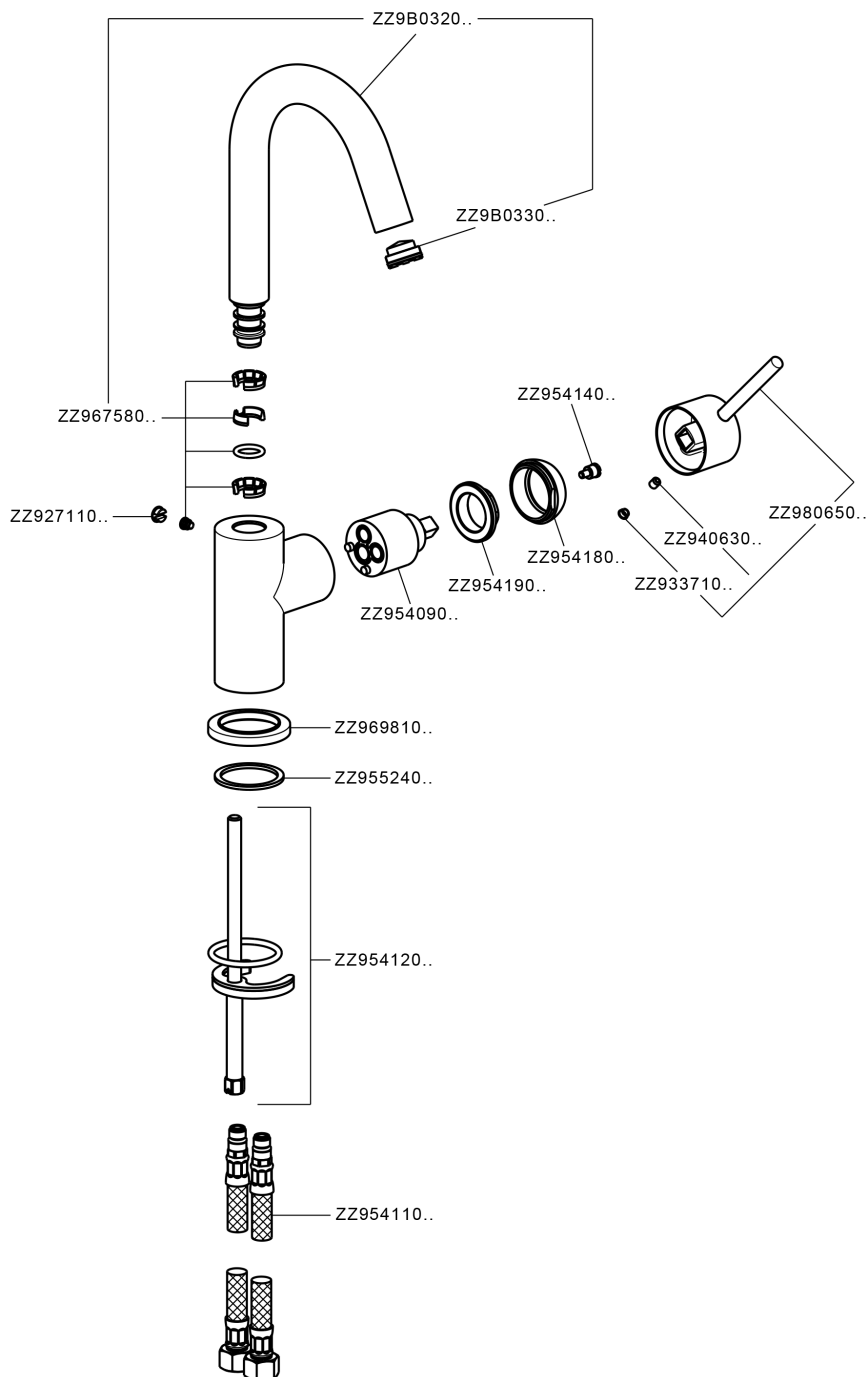

Single lever washbasin mixer EnergySave NUOVA KIRUNA_K2000485

K2000485

<https://en.huberitalia.com/single-lever-washbasin-mixer-energysave-nuova-kiruna-k2000485>

2025-04-07