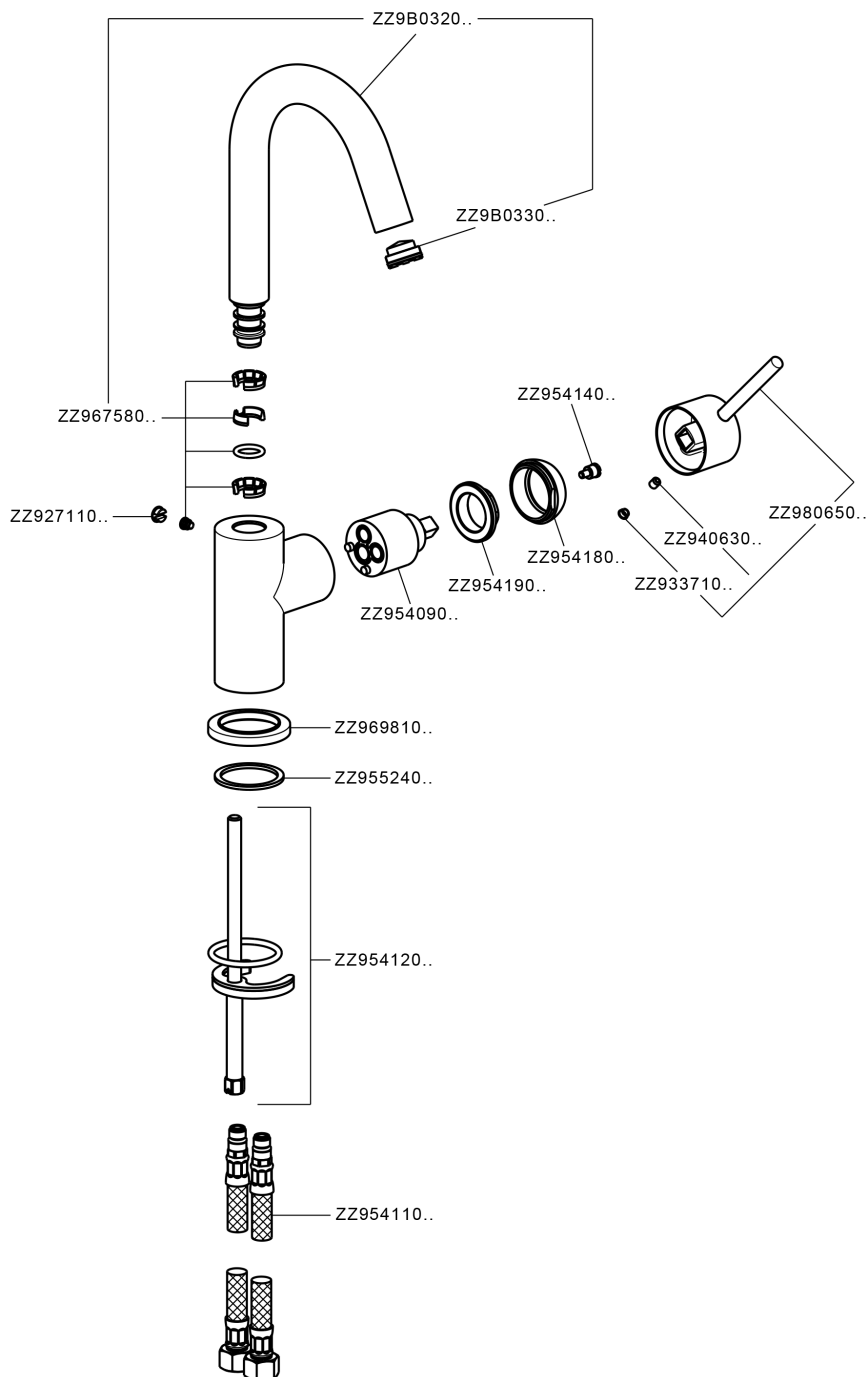

## Single lever washbasin mixer EnergySave NUOVA KIRUNA\_K2000485

K2000485

<https://en.huberitalia.com/single-lever-washbasin-mixer-energysave-nuova-kiruna-k2000485>

2025-04-07