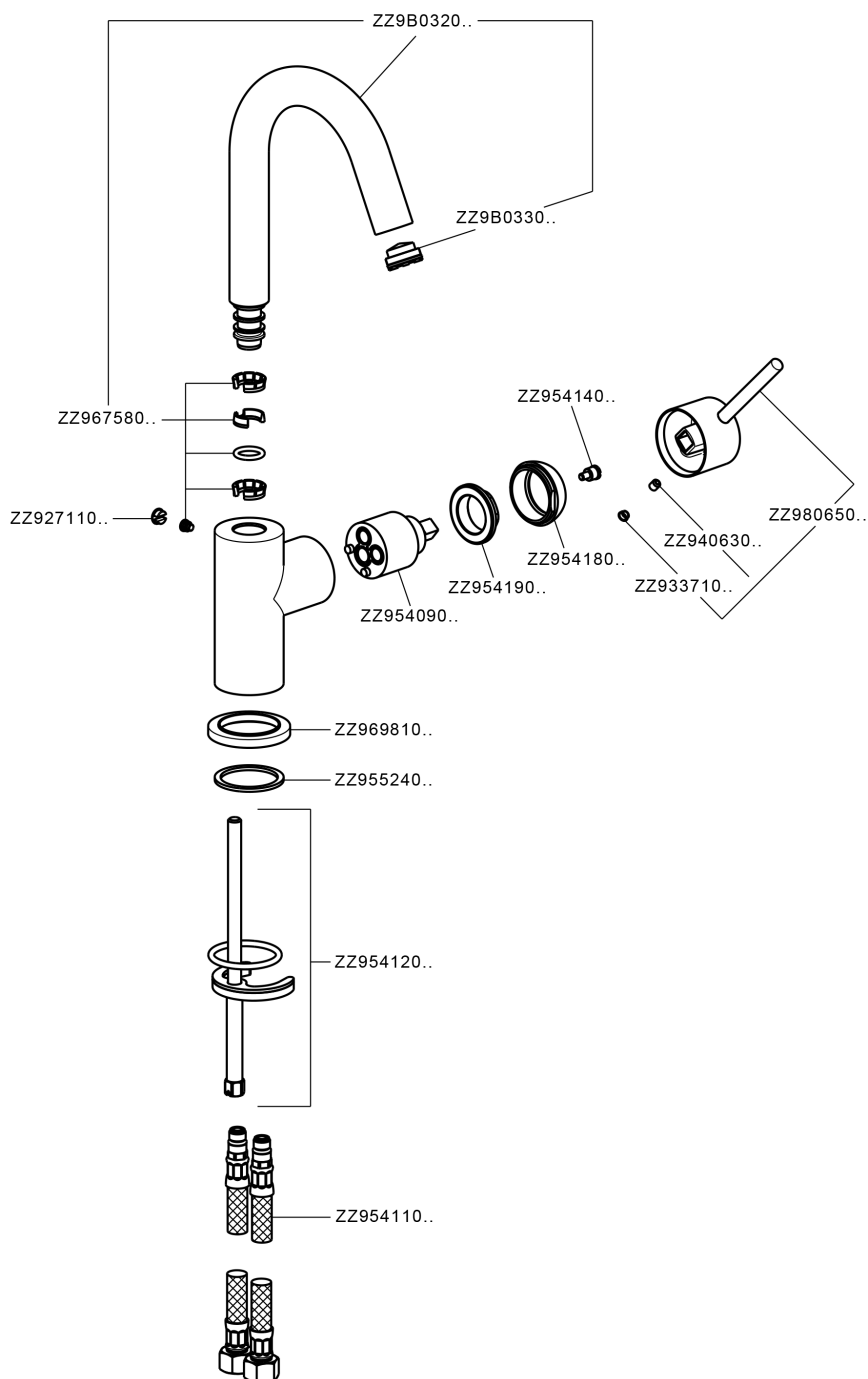

Single lever washbasin mixer EnergySave NUOVA KIRUNA_K2000485

K2000485

<https://en.huberitalia.com/single-lever-washbasin-mixer-energysave-nuova-kiruna-k2000485>

2025-04-07