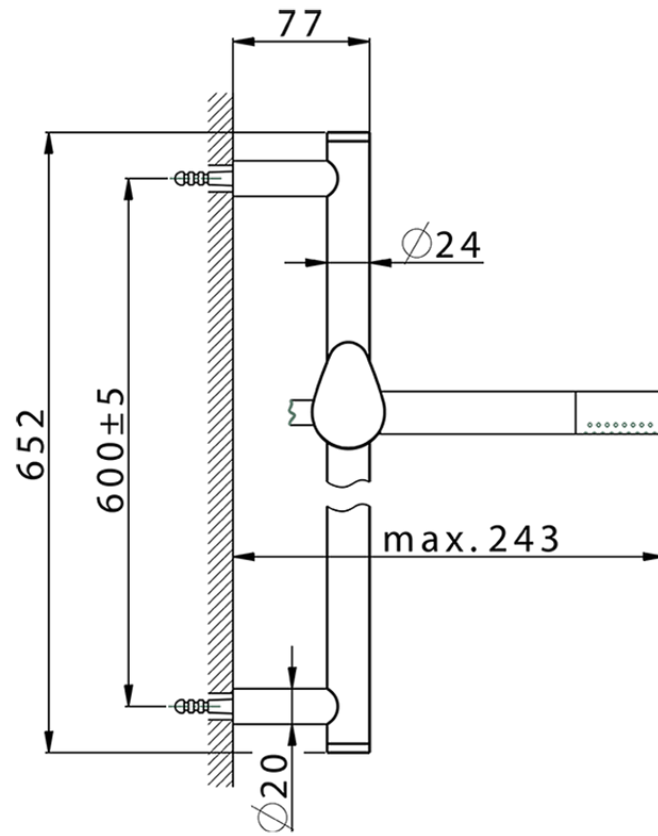

Slide rail shower set SHOWER\_HC003110

HC003110

<https://en.huberitalia.com/slide-rail-shower-set-shower-hc003110>

2026-05-17