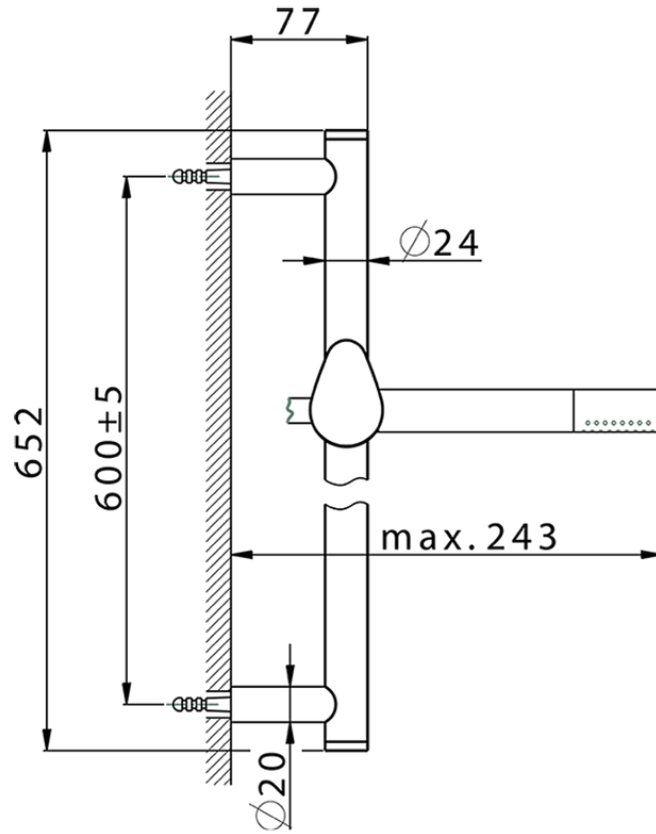

Slide rail shower set SHOWER_HC003110

HC003110

<https://en.huberitalia.com/slide-rail-shower-set-shower-hc003110>

2026-06-13