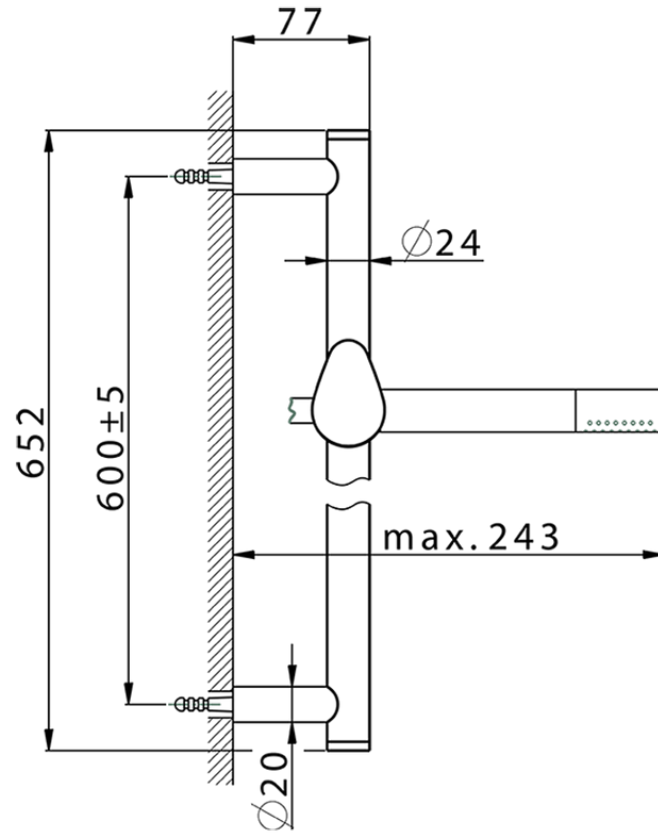

Slide rail shower set SHOWER_HC003110

HC003110

<https://en.huberitalia.com/slide-rail-shower-set-shower-hc003110>

2026-04-06