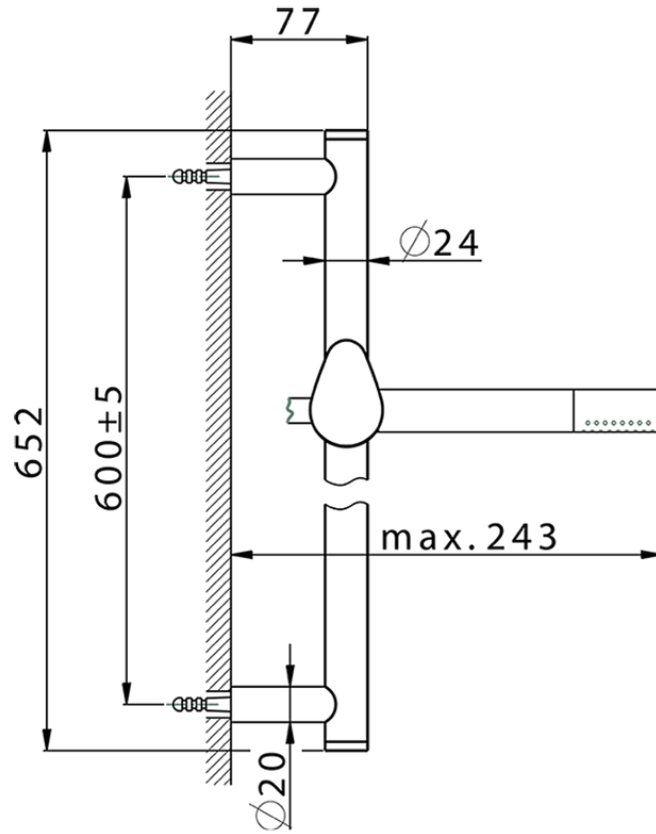

Slide rail shower set SHOWER_HC003110

HC003110

<https://en.huberitalia.com/slide-rail-shower-set-shower-hc003110>

2026-04-10