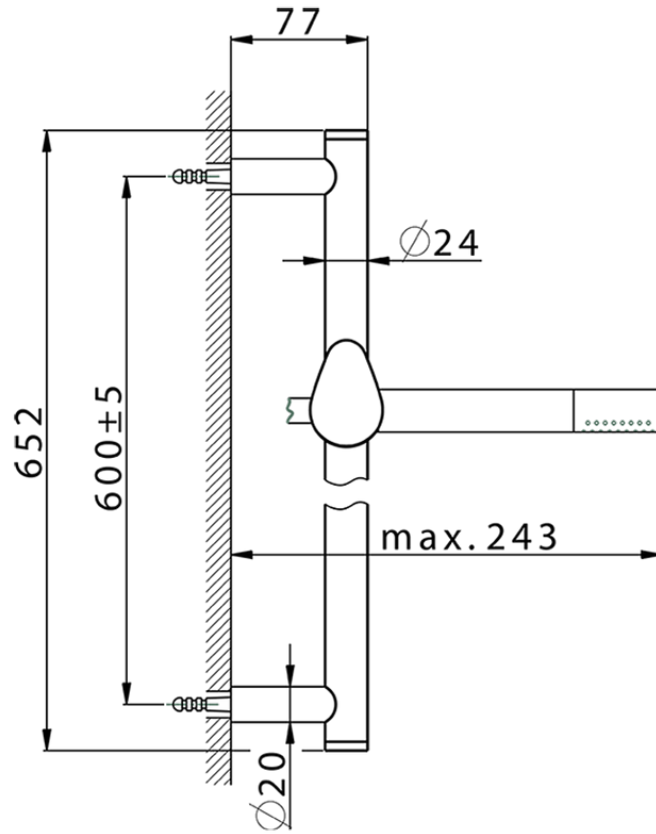

Slide rail shower set SHOWER_HC003110

HC003110

<https://en.huberitalia.com/slide-rail-shower-set-shower-hc003110>

2026-06-10