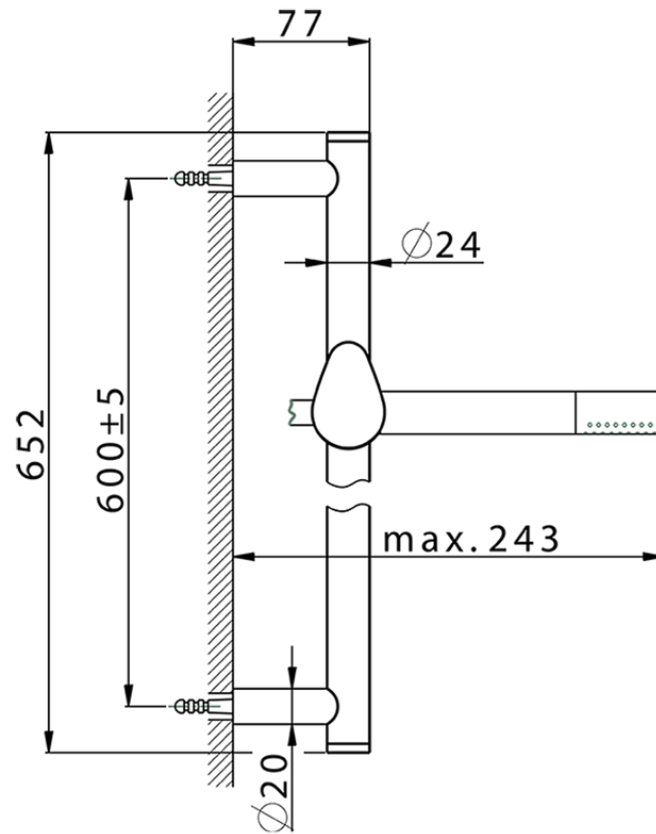

Slide rail shower set SHOWER_HC003110

HC003110

<https://en.huberitalia.com/slide-rail-shower-set-shower-hc003110>

2026-06-26