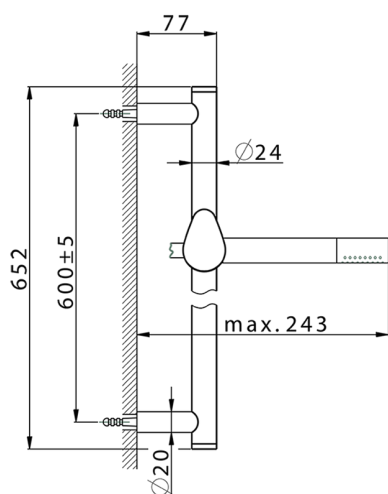

CHARACTERISTICS

2026-04-08