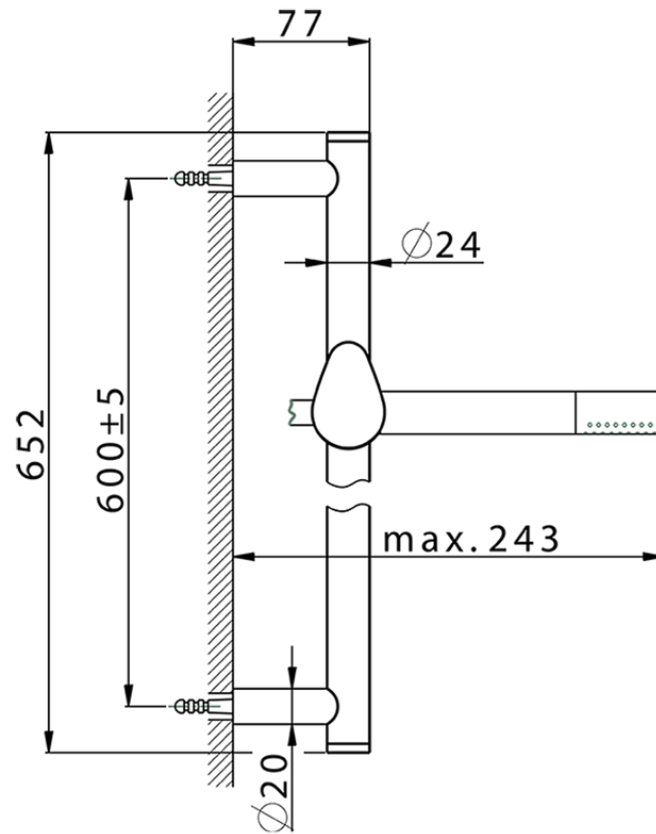

Slide rail shower set SHOWER_HC003110

HC003110

<https://en.huberitalia.com/slide-rail-shower-set-shower-hc003110>

2026-04-08