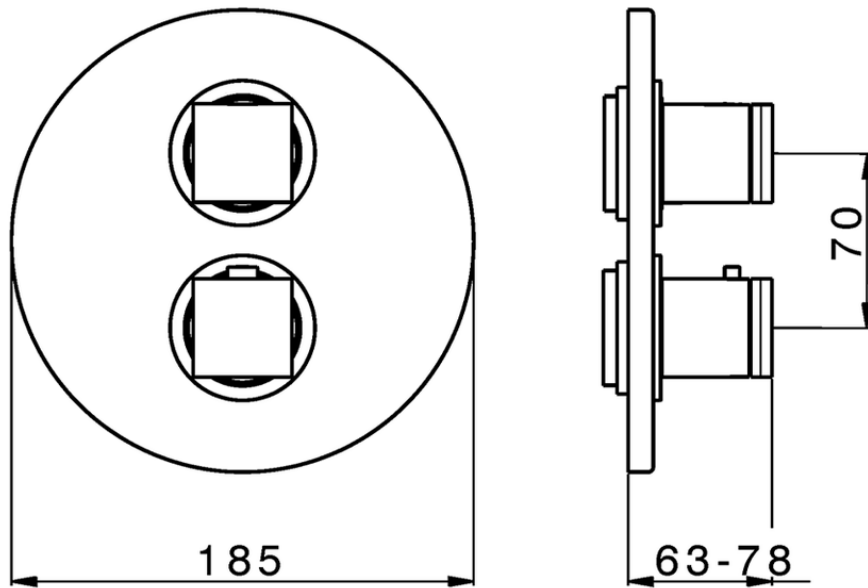

Exposed part for 3-outlet con.thermo.shower valve THERMO_DD018200

DD018200

<https://en.huberitalia.com/exposed-part-for-3-outlet-con-thermo-shower-valve-thermo-dd018200>

Piastra/Plate/Plaque/Platte/Placa

2-3mm: XX 25-40 YY 76-91

10 mm: XX 16-31 YY 65-80

ZB018201

<https://en.huberitalia.com/3-outlet-concealed-thermostatic-shower-valve-concealed-zb018201>

2025-01-05