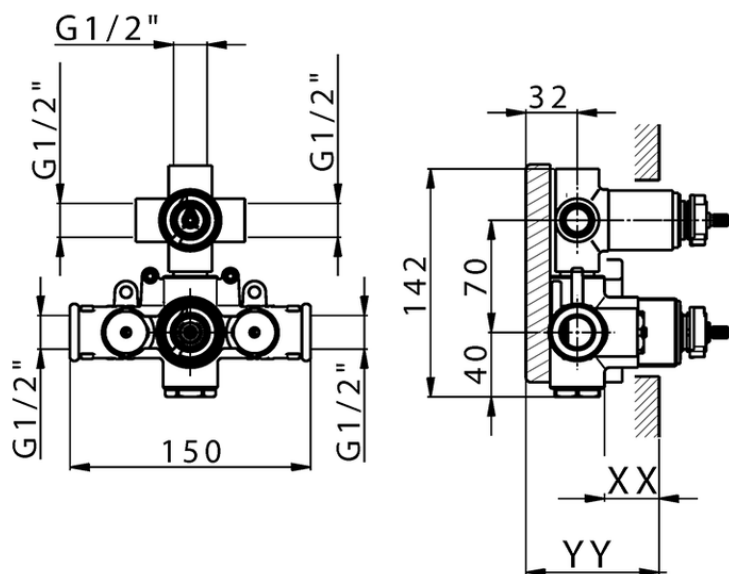

Exposed part for 3-outlet con.thermo.shower valve THERMO_DD018200

DD018200

<https://en.huberitalia.com/exposed-part-for-3-outlet-con-thermo-shower-valve-thermo-dd018200>

Piastra/Plate/Plaque/Platte/Placa

2-3mm: XX 25-40 YY 76-91

10 mm: XX 16-31 YY 65-80

ZB018201

<https://en.huberitalia.com/3-outlet-concealed-thermostatic-shower-valve-concealed-zb018201>

2025-01-05