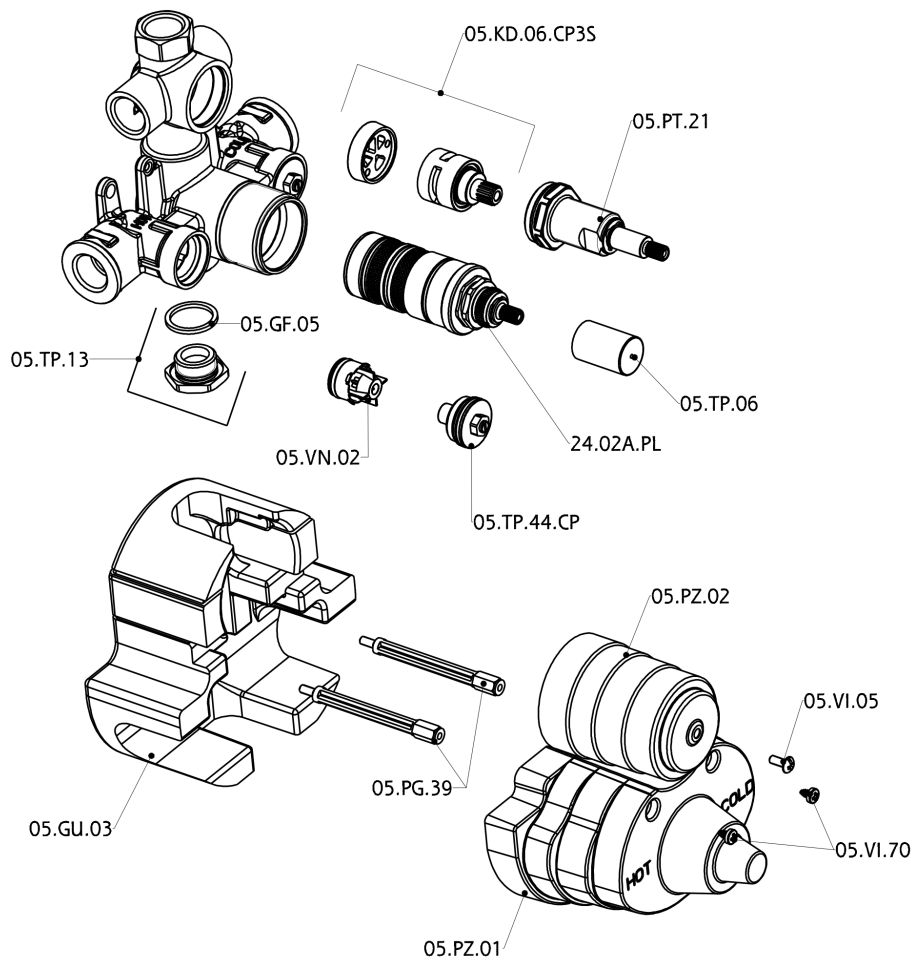

## Exposed part for 3-outlet con.thermo.shower valve THERMO\_DD018200

DD018200

<https://en.huberitalia.com/exposed-part-for-3-outlet-con-thermo-shower-valve-thermo-dd018200>

## 3-outlet Concealed thermostatic shower valve CONCEALED\_ZB018201

ZB018201

<https://en.huberitalia.com/3-outlet-concealed-thermostatic-shower-valve-concealed-zb018201>

2025-01-05