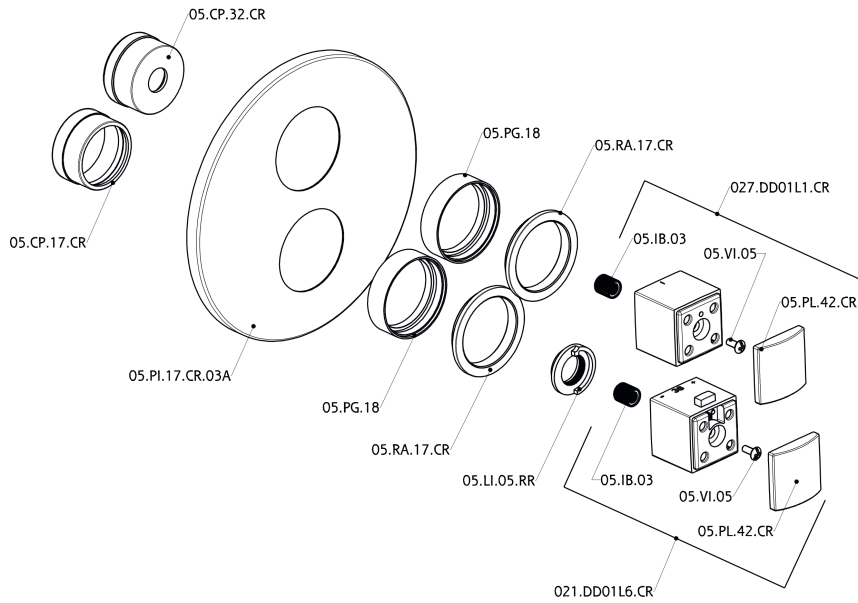

## Exposed part for 3-outlet con.thermo.shower valve THERMO\_DD018200

DD018200

<https://en.huberitalia.com/exposed-part-for-3-outlet-con-thermo-shower-valve-thermo-dd018200>

## 3-outlet Concealed thermostatic shower valve CONCEALED\_ZB018201

ZB018201

<https://en.huberitalia.com/3-outlet-concealed-thermostatic-shower-valve-concealed-zb018201>

2025-01-05