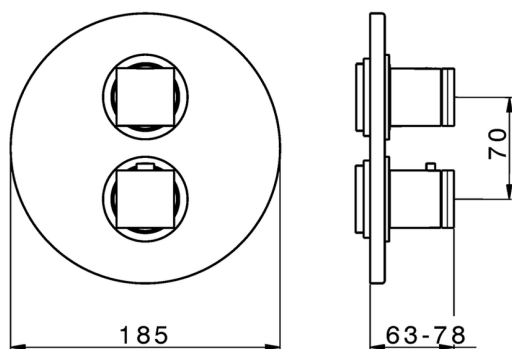

CHARACTERISTICS

Installation **Concealed**
Required concealed parts **ZB018201**

Thermostatic

The Huber thermostatic is your personal water manager, helping you to handle, control and save water and energy.