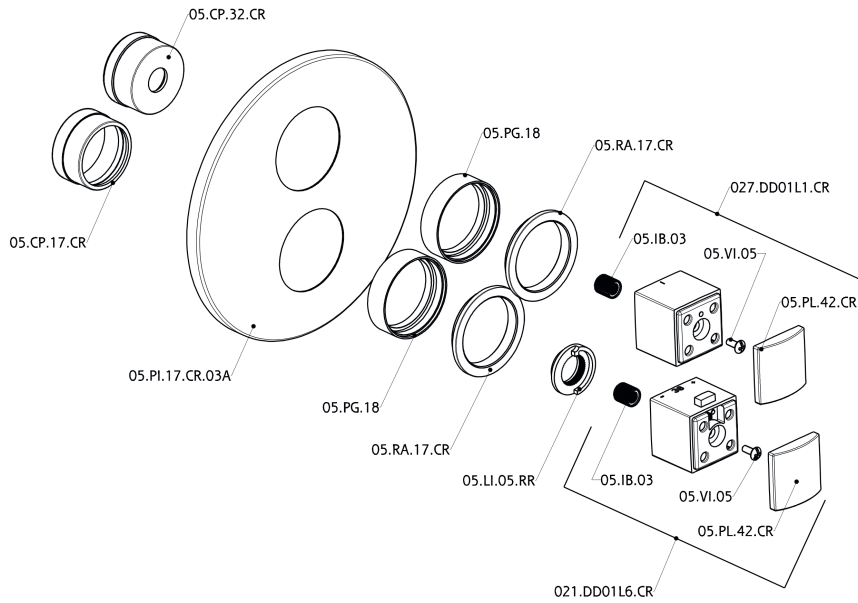

### CHARACTERISTICS

Installation **Concealed**  
 Required concealed parts **ZB018201**

## Exposed part for 3-outlet con.thermo.shower valve THERMO\_DD018200

DD018200

<https://en.huberitalia.com/exposed-part-for-3-outlet-con-thermo-shower-valve-thermo-dd018200>

## 3-outlet Concealed thermostatic shower valve CONCEALED\_ZB018201

MODEL **ZB018201**

3-Outlet Concealed thermostatic mixer, with 3-outlet diverter, without trim kit

AVAILABLE FINISHINGS

CHARACTERISTICS

Installation	<b>Concealed</b>
Cartridge Spare Parts	<b>24.04A.PP</b>
<b>8x20 Plus P Thermostatic Valve</b>	
Concealed	<b>1</b>

Piastra/Plate/Plaque/Platte/Placa  
 2-3mm: XX 25-40 YY 76-91  
 10 mm: XX 16-31 YY 65-80