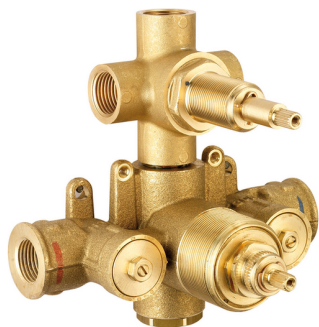

## Exposed part for 3-outlet con.thermo.shower valve THERMO\_DD018200

MODEL **DD018200**

Exposed part for 3-outlet thermostatic mixer, with 3 outlet diverter, without concealed part, for item ZB018201

### Thermostatic

The Huber thermostatic is your personal water manager, helping you to handle, control and save water and energy.

## Exposed part for 3-outlet con.thermo.shower valve THERMO\_DD018200

DD018200

<https://en.huberitalia.com/exposed-part-for-3-outlet-con-thermo-shower-valve-thermo-dd018200>

## 3-outlet Concealed thermostatic shower valve CONCEALED\_ZB018201

MODEL **ZB018201**

3-Outlet Concealed thermostatic mixer, with 3-outlet diverter, without trim kit

AVAILABLE FINISHINGS

CHARACTERISTICS

Installation	<b>Concealed</b>
Cartridge Spare Parts	<b>24.04A.PP</b>
<b>8x20 Plus P Thermostatic Valve</b>	
Concealed	<b>1</b>