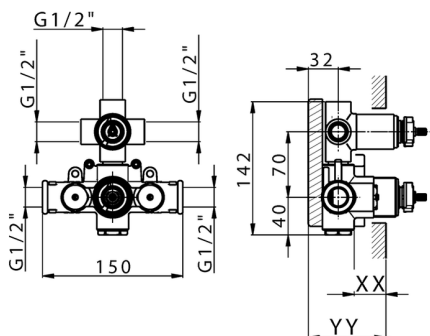

## 3-outlet Concealed thermostatic shower valve CONCEALED\_ZB018201

MODEL **ZB018201**

3-Outlet Concealed thermostatic mixer, with 3-outlet diverter, without trim kit

AVAILABLE FINISHINGS

CHARACTERISTICS

Installation	<b>Concealed</b>
Cartridge Spare Parts	<b>24.04A.PP</b>
<b>8x20 Plus P Thermostatic Valve</b>	
Concealed	<b>1</b>

Piastra/Plate/Plaque/Platte/Placa  
 2-3mm: XX 25-40 YY 76-91  
 10 mm: XX 16-31 YY 65-80