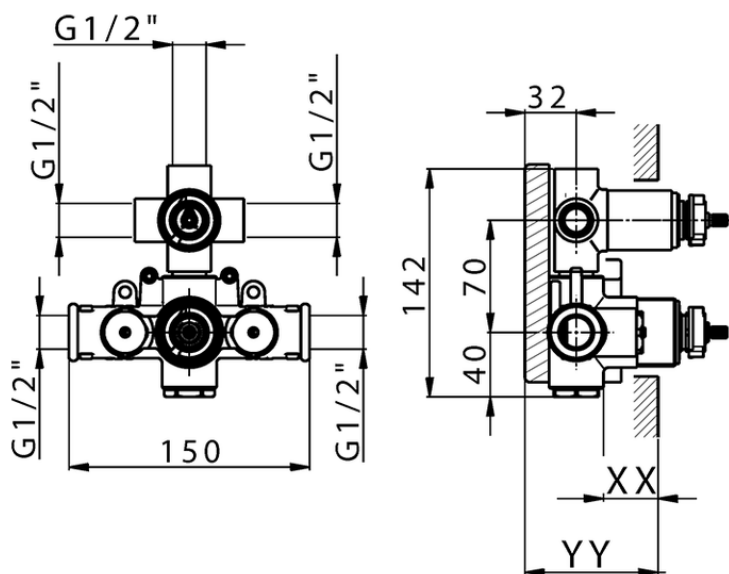

Exposed part for 3-outlet con.thermo.shower valve THERMO_DD018200

DD018200

<https://en.huberitalia.com/exposed-part-for-3-outlet-con-thermo-shower-valve-thermo-dd018200>

Piastra/Plate/Plaque/Platte/Placa

2-3mm: XX 25-40 YY 76-91

10 mm: XX 16-31 YY 65-80

ZB018201

<https://en.huberitalia.com/3-outlet-concealed-thermostatic-shower-valve-concealed-zb018201>

2025-01-05