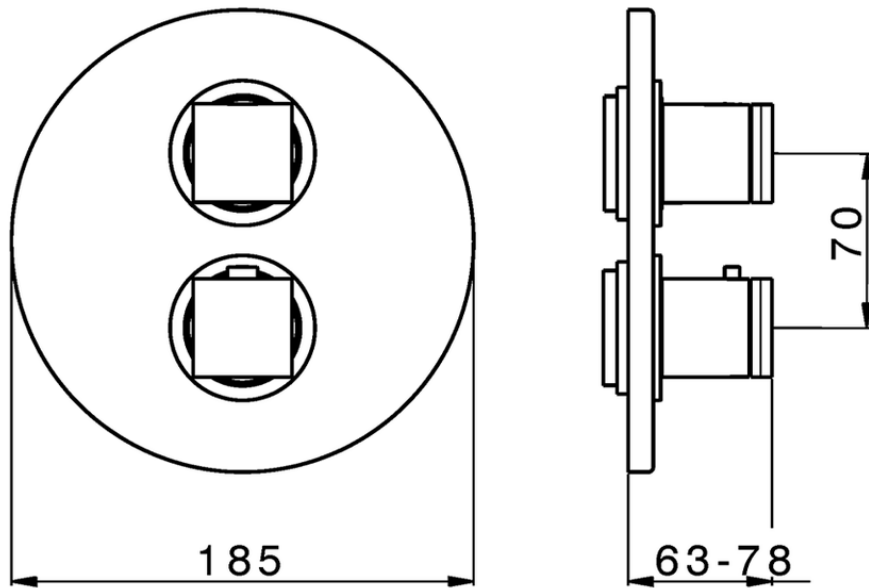

Exposed part for 3-outlet con.thermo.shower valve THERMO_DD018200

DD018200

<https://en.huberitalia.com/exposed-part-for-3-outlet-con-thermo-shower-valve-thermo-dd018200>

Piastra/Plate/Plaque/Platte/Placa

2-3mm: XX 25-40 YY 76-91

10 mm: XX 16-31 YY 65-80

ZB018201

<https://en.huberitalia.com/3-outlet-concealed-thermostatic-shower-valve-concealed-zb018201>

2025-01-05