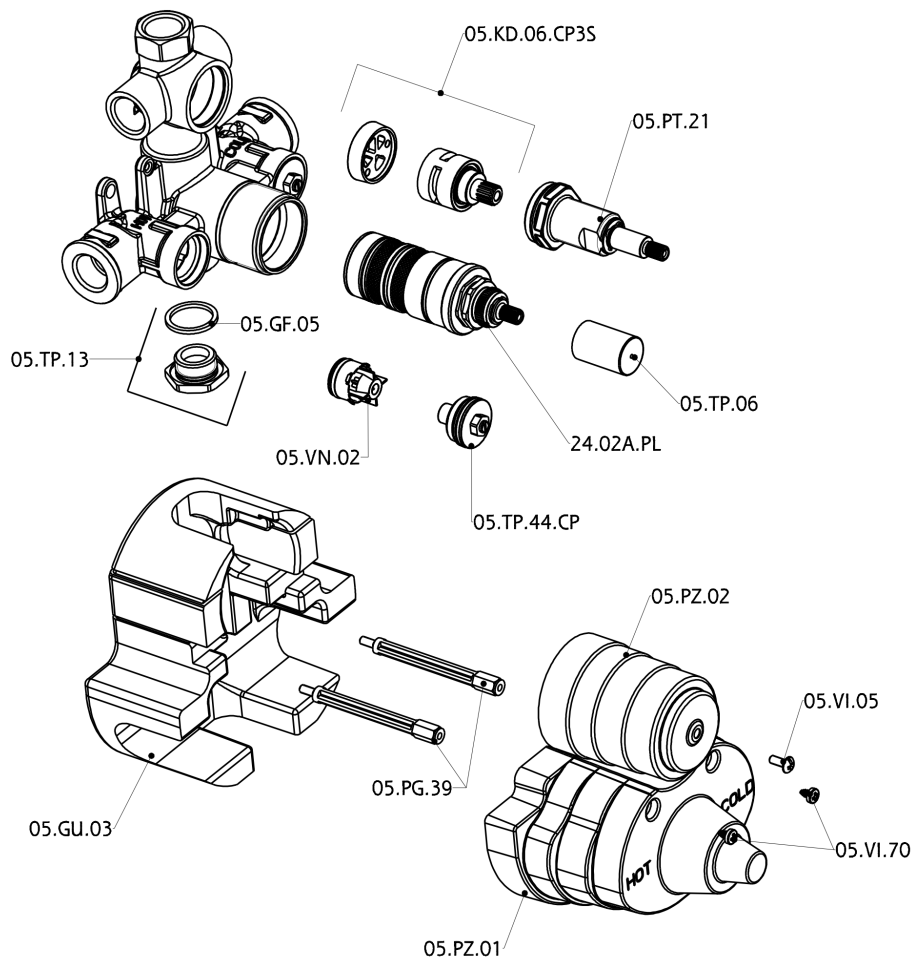

Exposed part for 3-outlet con.thermo.shower valve THERMO_DD018200

DD018200

<https://en.huberitalia.com/exposed-part-for-3-outlet-con-thermo-shower-valve-thermo-dd018200>

3-outlet Concealed thermostatic shower valve CONCEALED_ZB018201

ZB018201

<https://en.huberitalia.com/3-outlet-concealed-thermostatic-shower-valve-concealed-zb018201>

2025-01-05