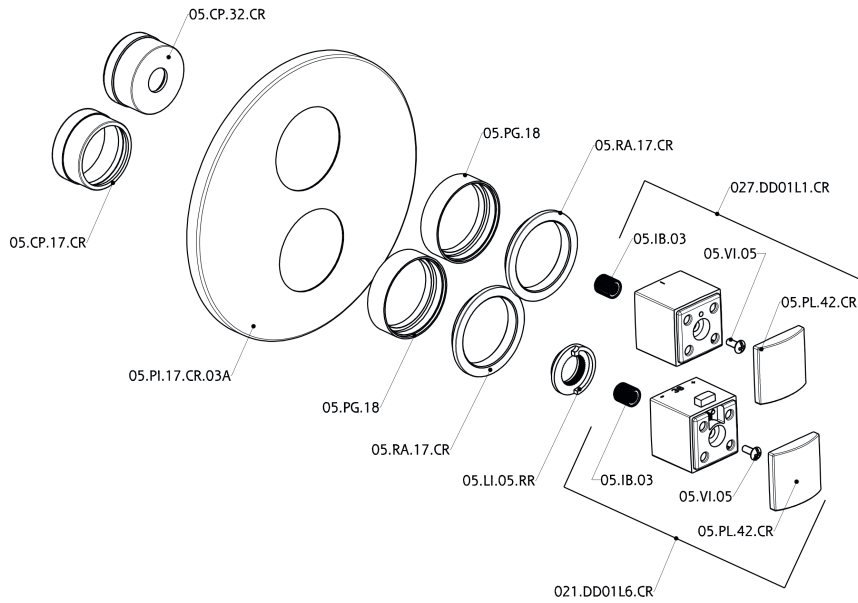

Exposed part for 3-outlet con.thermo.shower valve THERMO_DD018200

DD018200

<https://en.huberitalia.com/exposed-part-for-3-outlet-con-thermo-shower-valve-thermo-dd018200>

3-outlet Concealed thermostatic shower valve CONCEALED_ZB018201

ZB018201

<https://en.huberitalia.com/3-outlet-concealed-thermostatic-shower-valve-concealed-zb018201>

2025-01-05