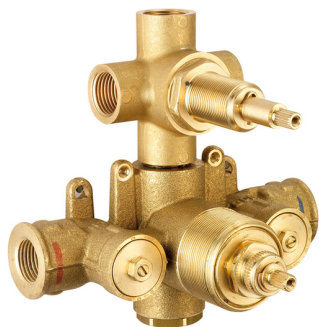

## Exposed part for 3-outlet con.thermo.shower valve THERMO\_DD018200

MODEL **DD018200**

Exposed part for 3-outlet thermostatic mixer, with 3 outlet diverter, without concealed part, for item ZB018201

## Exposed part for 3-outlet con.thermo.shower valve THERMO\_DD018200

DD018200

<https://en.huberitalia.com/exposed-part-for-3-outlet-con-thermo-shower-valve-thermo-dd018200>

## 3-outlet Concealed thermostatic shower valve CONCEALED\_ZB018201

MODEL **ZB018201**

3-Outlet Concealed thermostatic mixer, with 3-outlet diverter, without trim kit

AVAILABLE FINISHINGS

CHARACTERISTICS

Installation	<b>Concealed</b>
Cartridge Spare Parts	<b>24.04A.PP</b>
<b>8x20 Plus P Thermostatic Valve</b>	
Concealed	<b>1</b>

### DeviaStop

The Huber Devia Stop technology allows to adjust the water flow and to direct it to the selected output point (overhead soaker, hand shower, etc).