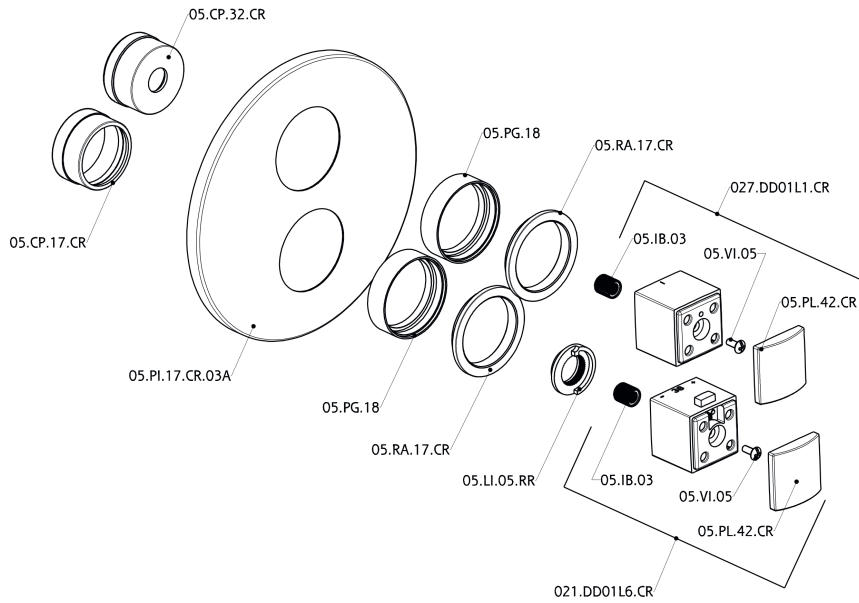

### CHARACTERISTICS

Installation **Concealed**  
 Required concealed parts **ZB018201**

## Exposed part for 3-outlet con.thermo.shower valve THERMO\_DD018200

DD018200

<https://en.huberitalia.com/exposed-part-for-3-outlet-con-thermo-shower-valve-thermo-dd018200>

## 3-outlet Concealed thermostatic shower valve CONCEALED\_ZB018201

MODEL **ZB018201**

3-Outlet Concealed thermostatic mixer, with 3-outlet diverter, without trim kit

AVAILABLE FINISHINGS

CHARACTERISTICS

Installation	<b>Concealed</b>
Cartridge Spare Parts	<b>24.04A.PP</b>
<b>8x20 Plus P Thermostatic Valve</b>	
Concealed	<b>1</b>

Piastra/Plate/Plaque/Platte/Placa  
 2-3mm: XX 25-40 YY 76-91  
 10 mm: XX 16-31 YY 65-80