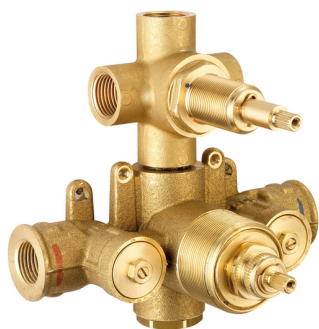

## Exposed part for 3-outlet con.thermo.shower valve THERMO\_DD018200

MODEL **DD018200**

Exposed part for 3-outlet thermostatic mixer, with 3 outlet diverter, without concealed part, for item ZB018201

## Exposed part for 3-outlet con.thermo.shower valve THERMO\_DD018200

DD018200

<https://en.huberitalia.com/exposed-part-for-3-outlet-con-thermo-shower-valve-thermo-dd018200>

## 3-outlet Concealed thermostatic shower valve CONCEALED\_ZB018201

MODEL **ZB018201**

3-Outlet Concealed thermostatic mixer, with 3-outlet diverter, without trim kit

AVAILABLE FINISHINGS

CHARACTERISTICS

Installation	<b>Concealed</b>
Cartridge Spare Parts	<b>24.04A.PP</b>
<b>8x20 Plus P Thermostatic Valve</b>	
Concealed	<b>1</b>

### DeviaStop

The Huber Devia Stop technology allows to adjust the water flow and to direct it to the selected output point (overhead soaker, hand shower, etc).