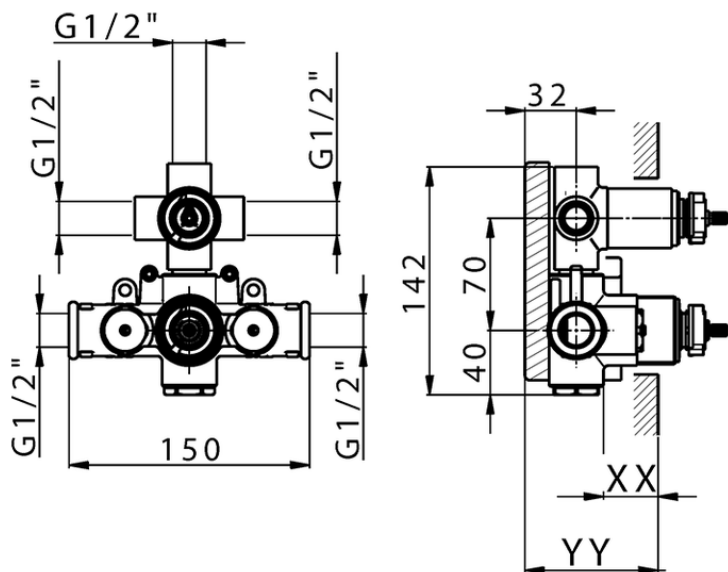

## Exposed part for 3-outlet con.thermo.shower valve THERMO\_DD018200

DD018200

<https://en.huberitalia.com/exposed-part-for-3-outlet-con-thermo-shower-valve-thermo-dd018200>

Piastra/Plate/Plaque/Platte/Placa

2-3mm: XX 25-40 YY 76-91

10 mm: XX 16-31 YY 65-80

ZB018201

<https://en.huberitalia.com/3-outlet-concealed-thermostatic-shower-valve-concealed-zb018201>

2025-01-02