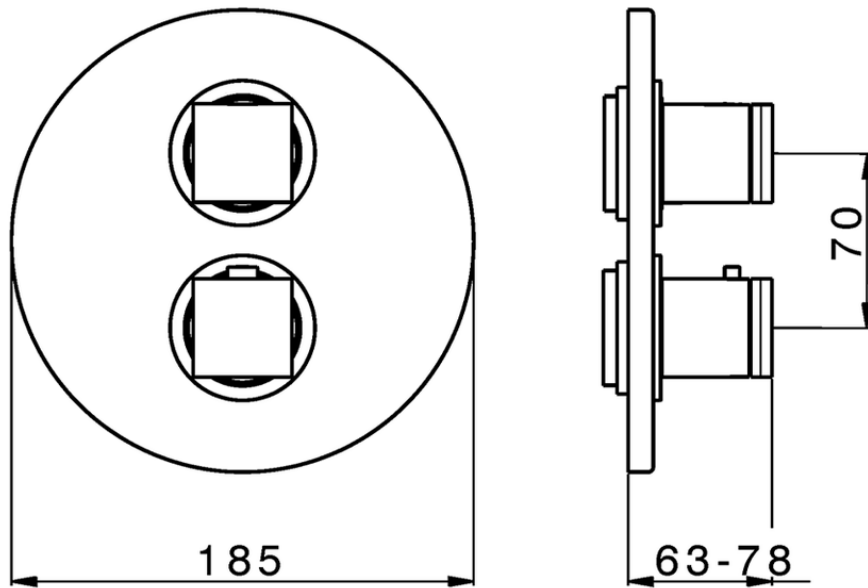

## Exposed part for 3-outlet con.thermo.shower valve THERMO\_DD018200

DD018200

<https://en.huberitalia.com/exposed-part-for-3-outlet-con-thermo-shower-valve-thermo-dd018200>

Piastra/Plate/Plaque/Platte/Placa

2-3mm: XX 25-40 YY 76-91

10 mm: XX 16-31 YY 65-80

ZB018201

<https://en.huberitalia.com/3-outlet-concealed-thermostatic-shower-valve-concealed-zb018201>

2025-01-02